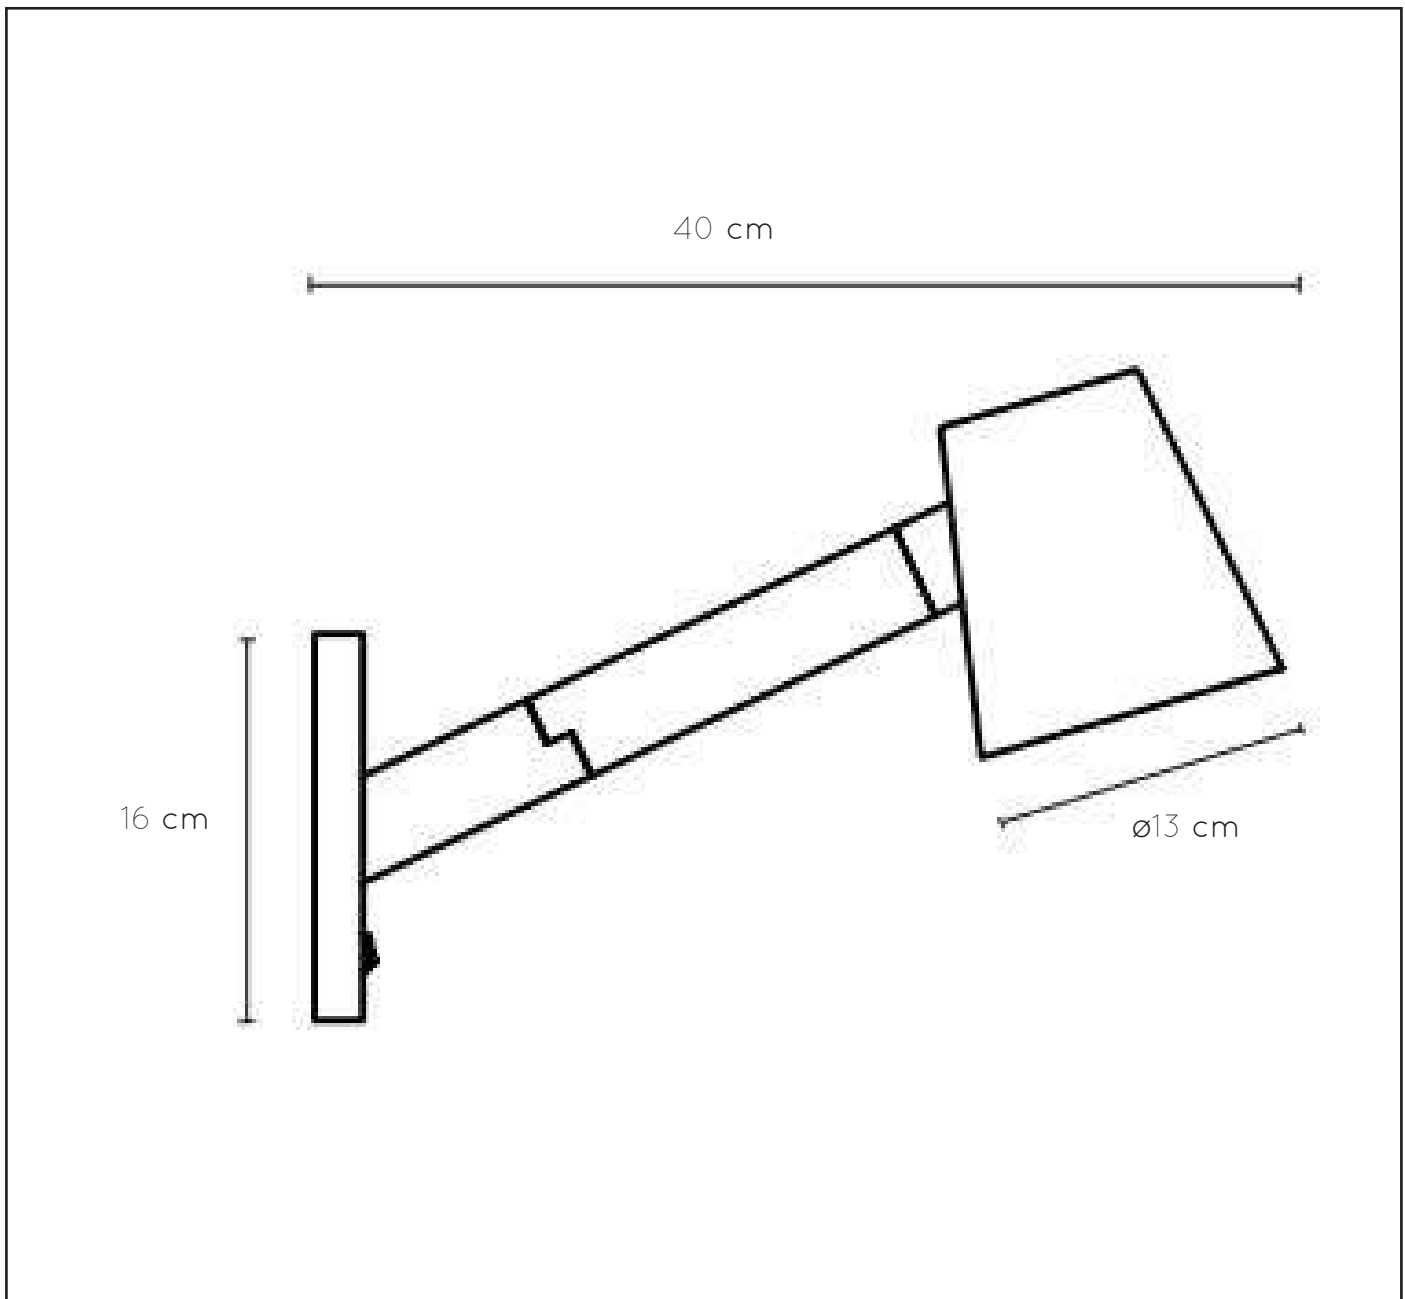

MIZUKO

Item number : 20210/01/30
EAN code : 5411212201713

For more specifications, dimensions please visit
www.lucide.com