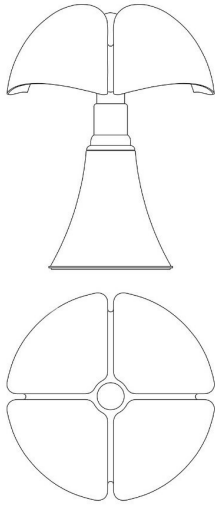

620/J/DIM/T/CL/BI minipistrello cordless

family:	cat_categories_name_3676, 3490	Body Color:	<input type="radio"/> other available colors <input checked="" type="radio"/>
Designers:	Gae Aulenti	Diffuser Color:	<input type="radio"/>
Utilization:	indoor	Body Materials:	stainless steel
Typology:	table lamps	Diffuser Materials:	opal white methacrylate

Market: This item is available in the following countries:
EUROPE

Dimensions

Width:	-	Hole Diameter:	-
Height:	35 cm	Hole Depth:	-
Length:	-	Net weight:	2,5 Kg
Depth:	-		
Diameter:	27 cm		

Light Source

Watt:	4.5W
Lumen:	350 lm
Light Source:	led
CRI:	>80
duration:	50000
CCT:	2700K
Energy degree:	A++

Device Specifications

Type of emission:	diffused	Power cable length:	190 cm	Driver:	included
Power:	-	Steel cable length:	-	Power supply assembly:	external
Light output:	-	Glow Wire Test:	-	Power supply:	electronic dimmable power supply and rechargeable battery
Beam angle:	-	Impact Resistance:	-	Type of dimming:	-
				Voltage:	230V

Dimensions

Width: -

Height: 35 cm

Length: -

Depth: -

Diameter: 27 cm

Hole Diameter: -

Hole Depth: -