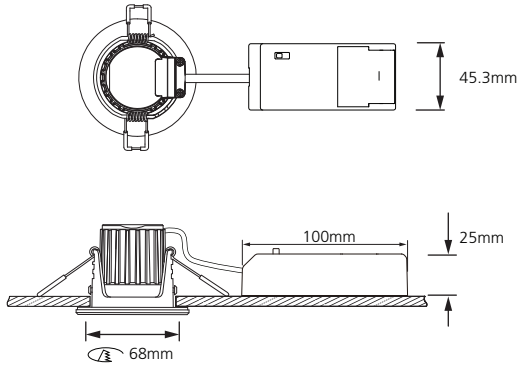

START Spot Alu IP65

START Spot Alu IP44