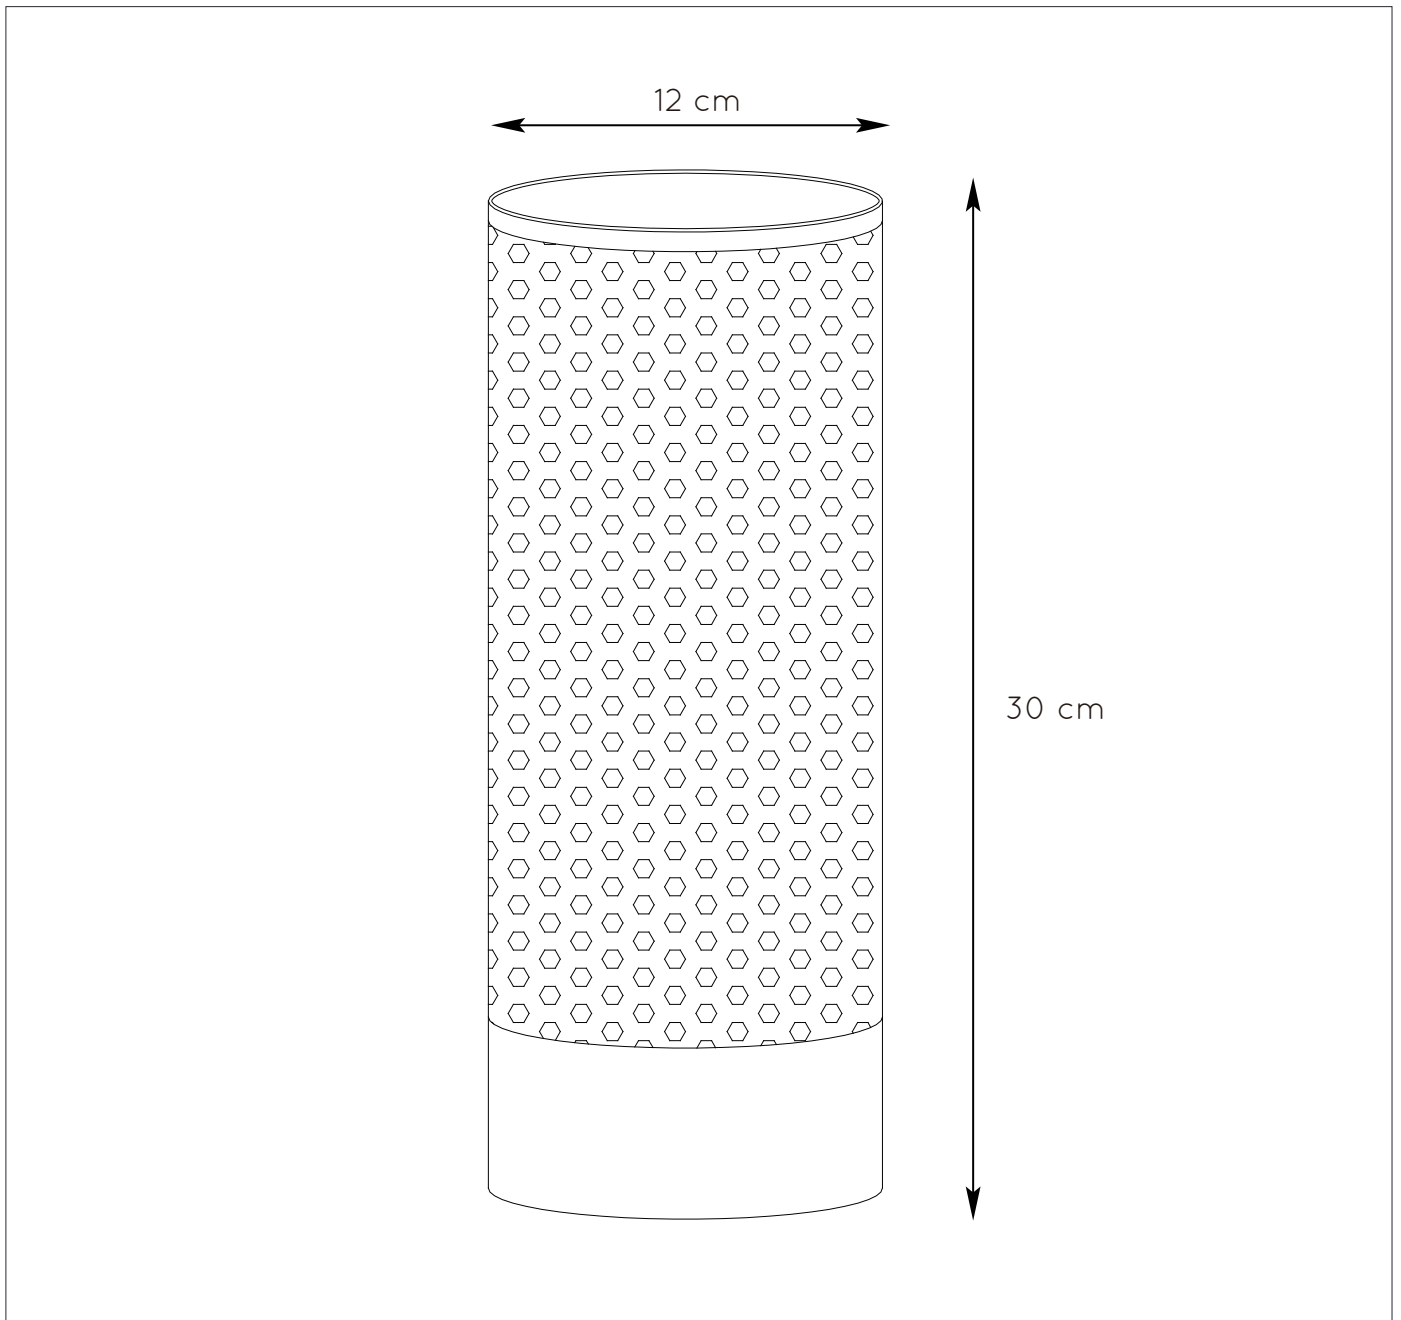

RECOMMENDED LUCIDE LIGHT SOURCE

49020/05/60
 Light source dimmable : Yes
 Light source incl. : No

General

Dimensions LxWxH : 12 cm x 12 cm x 30 cm
Height minimum : 30 cm
Height maximum : 30 cm
Dimensions shade LxWxH : Ø 12 cm x 30 cm
Main material : Metal
Ceiling rose material : -
Color : Chrome, Brass and black
Style : Modern
Shape: Cylinder
Weight : 0.8 kg
Warranty : 2 years

Product specifications

Dimmable : No
Light direction : Around (Diffuse)
Adjustable in height : Not Adjustable In Height (Before Installation)
Directional : Not Directional
Cable : Yes, Cable On Product
Cable length : 150 cm
Sensor : Without Sensor
Control : Light Switch Control
IP-Class : 20
Electric class : 2
Light source including : No
Lamp socket : E27
Light source number : 1
Power requirements : 220-240V~50Hz
Bulb type & maximum wattage : E27- max.60W

For more specifications of this product please visit
www.lucide.com

BELI

Item number : 03516/01/01

EAN code : 5411212030818

Item number : 03516/01/11

EAN code : 5411212030825

Item number : 03516/01/30

EAN code : 5411212030832