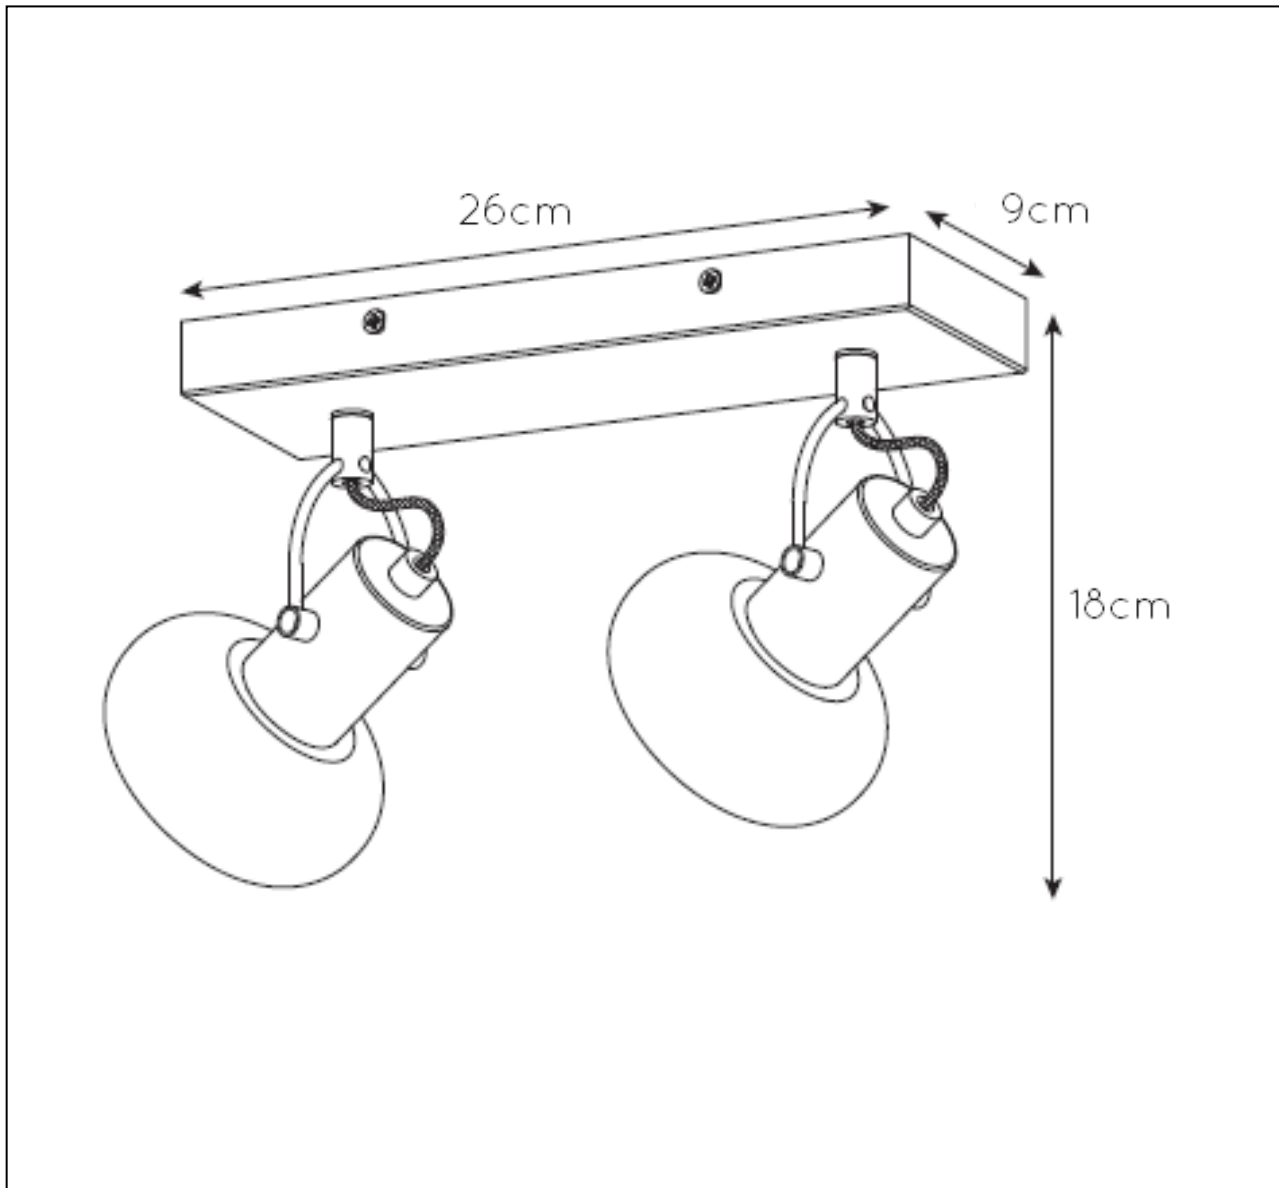

MADEE

Item number : 17993/02/30
EAN code : 5411212176783

For more specifications, dimensions please visit

www.lucide.com