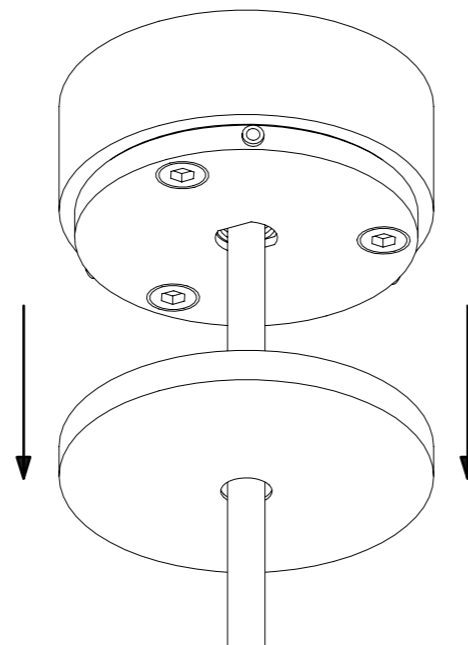

**EXHAUST
SURFACE MOUNT SPOT LIGHT
EUROPE**

BUSTERANDPUNCH.COM
L00139

CONTENTS

EXHAUST / SURFACE MOUNT SPOT LIGHT

Items boxed separately

220-240VAC - 50HZ
MAX 9W LED, GU10 BULB

EXHAUST / INSTALLATION

1

EN: DISCONNECT POWER BEFORE INSTALLATION.
SE: KOPPLA BORT STRÖMMEN FÖRE INSTALLATIONEN.
FR: DÉBRANCHEZ L'ALIMENTATION AVANT L'INSTALLATION.
DE: TRENNEN SIE DIE STROMVERSORGUNG VOR DER INSTALLATION.
SP: DESCONECTE LA ENERGIA ANTES DE LA INSTALACIÓN.
IT: SCOLLEGARE L'ALIMENTAZIONE PRIMA DELL'INSTALLAZIONE.
PT: ODLAÇZ ZASILANIE PRZED INSTALACJĄ.
RU: ОТКЛЮЧИТЕ ПИТАНИЕ ПЕРЕД УСТАНОВКОЙ.
PL: ODLAÇZ ZASILANIE PRZED INSTALACJĄ.
AR: بغير تيار قبل التثبيت.
HI: इन्स्टॉल करने से पहले बजिली को डिसकनेक्ट करें।
JA: 設置する前に電源を切ってください。
KO: 설치에 앞서 먼저 전원을 차단합니다.
ZH: 安装前请断开电源。

2

3

4

NOT INCLUDED
INGÁR EJ
NON INCLUS
NICHT MIT INBEGRIFFEN
NO INCLUIDO
NON INCLUSO
NÃO INCLUSO
НЕ ВКЛЮЧЕНО
NIE WLICZONE
نامضمنه ریغ
شامل نیست
含まれていません
미포함
不包括在内