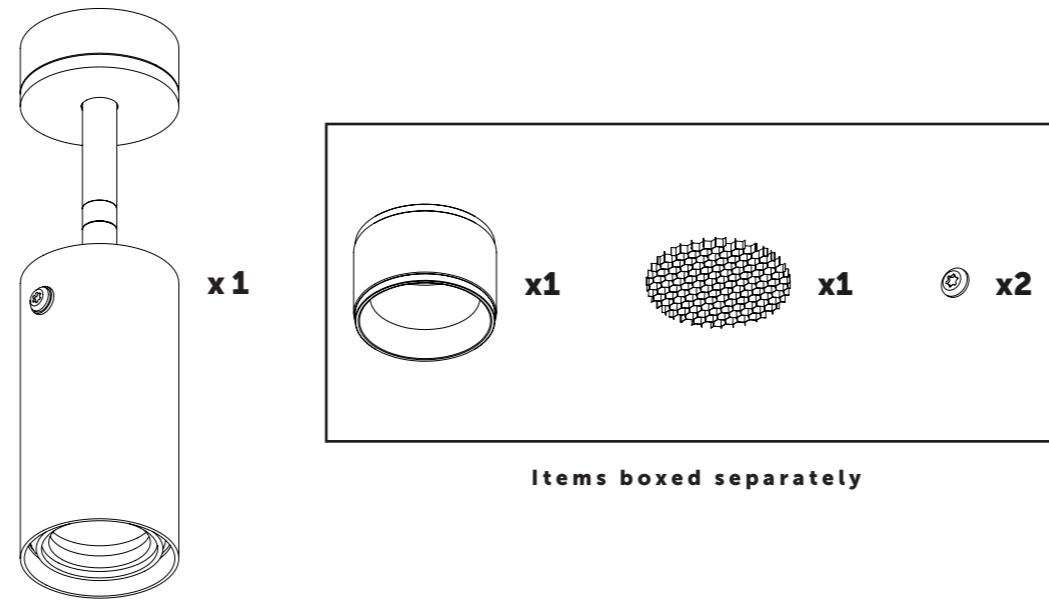

**EXHAUST
SURFACE MOUNT SPOT LIGHT
EUROPE**

BUSTERANDPUNCH.COM
L00139

CONTENTS

EXHAUST / SURFACE MOUNT SPOT LIGHT

Items boxed separately

220-240VAC - 50HZ
MAX 9W LED, GU10 BULB

EXHAUST / INSTALLATION

1