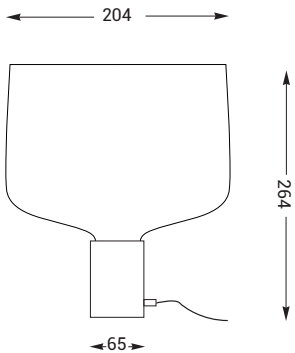

ANTENNA ARIK LEVY

REFERENCE 20578 ● 20803 ●
 REFERENCE 20362 ● 20804 ●
 REFERENCE 20802 ○

COLORS LIGHTING MATERIALS DIMENSIONS

HEIGHT 26,4 cm
 WIDTH 20 cm
 DEPTH 20 cm
 WEIGHT 1 kg
 CABLE LENGHT X cm

LAMPSHADE metal
 BASE metal
 STRUCTURE metal
 CABLE textile

BULB E27
 INCLUDED No
 LED COMPATIBLE Yes
 WATTAGE Inc. 60W
 CFL. 32W
 LED. 5-15W
 SWITCH/DIMMER No

LAMPSHADE ● ○ ● ● ●
 BASE ● ○ ● ● ●
 STRUCTURE ● ○ ● ● ●
 CABLE

NORMS PACKAGING

HEIGHT X cm
 WIDTH X cm
 DEPTH X cm
 WEIGHT (WITH BOX) . X kg