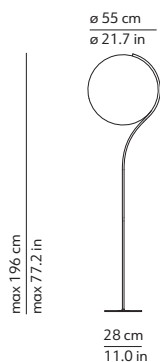

### CODES AND DIMENSIONS / CODICI E DIMENSIONI

505425N / US

### PACKAGING / IMBALLO

Volume: 0.028 m<sup>3</sup> / 0.989 ft<sup>3</sup>  
Gross weight: 7.7 kg / 16.8 lbs