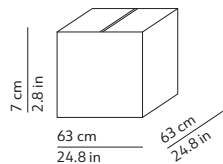

### PACKAGING / IMBALLO

Volume: 0.028 m<sup>3</sup> / 0.989 ft<sup>3</sup>  
Gross weight: 7.7 kg / 16.8 lbs