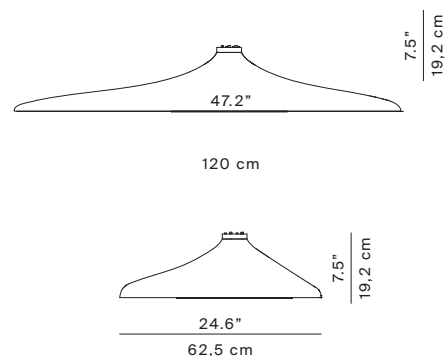

SOLEIL NOIR

Design Odile Decq

**LUCE
PLAN**

Type:	Ceiling		
Light Source:	LED 35W ⁽¹⁾ 3000K CRI 80 1728 lm push dimmer/DALI	EEL: A	
Product use:	Indoor		
Materials:	molded polyurethane foam		
Colors:	white, black		
Description:	Soleil Noir is a lamp that interprets the theme of the chandelier through a technological, futuristic vision. It comes with an avant-garde optical system to guarantee the uniform spread of light on the diffuser.		

Insulation class: 

Reference code: Structure
D89p 1D890P000035 black
1D890P000002 white

D89p

weight 6,10 Kg

⁽¹⁾ LED module is not replaceable
Power consumption by device