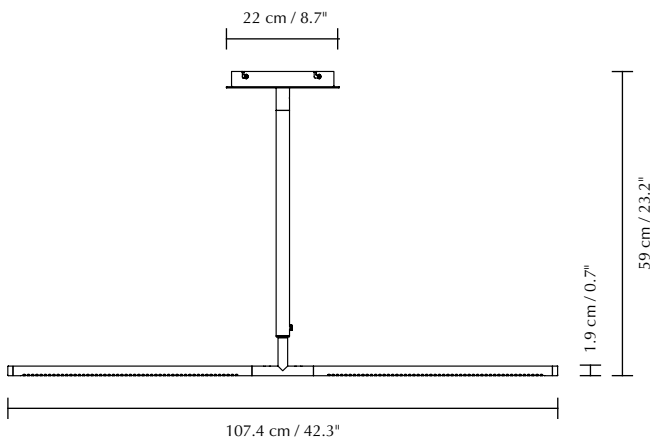

OMNI | CEILING LAMP LARGE

Designed by Søren Ravn Christensen

 Ceiling lamp

 Rotate 360°

 **DIMENSIONS (H x W x D)**
59-133.4 x 107.4 x 22 cm / 23.2-52.5 x 42.3 x 8.7"

 **MARKINGS, TESTS & CERTIFICATIONS**
CE, UKCA (for indoor use), IP2X

 **MATERIAL**
Steel, aluminium, PP and PMMA

 **WARRANTY**
10-year warranty against manufacturer defects

 **LIGHT SOURCE**
33W LED panel built-in. 2700 K - 1650 lumen, CRI: 93, ≥30000 H. Dimmable with external dimmer*

 **WEIGHT**
2.4 kg / 5.3 lb

 **WEIGHT INCL. PACKAGING**
3.6 kg / 7.9 lb

 **PACKAGING DIMENSIONS (L x W x H)**
56.1 x 28.4 x 9.1 cm / 22 x 11.2 x 3.6"

 **ASSEMBLY TIME**
15 min

 **MEDIA KIT**
Photos and press material
Download at umage.presscloud.com