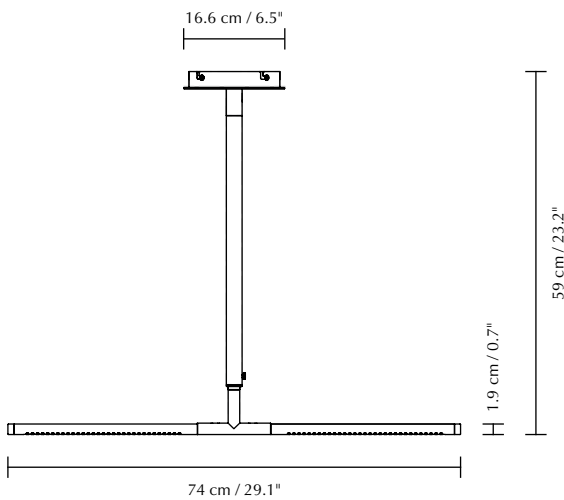

OMNI CEILING LAMP

Designed by Søren Ravn Christensen

Pendant lamp

DIMENSIONS (H x W x D)

59-133.4 x 74 x 6.6 cm / 23.2-52.5 x 29.1 x 2.6"

MARKINGS, TESTS & CERTIFICATIONS

CE, UKCA (for indoor use), IP2X

MATERIAL

Steel, aluminium, PP and PMMA

WARRANTY

10-year warranty against manufacturer defects

LIGHT SOURCE

17W LED panel built-in. 2700 K - 1000 lumen CRI: 94
≥30000 H. Dimmable

WEIGHT

1.8 kg / 4 lb

WEIGHT INCL. PACKAGING

2.9 kg / 6.4 lb

PACKAGING DIMENSIONS (L x W x H)

21.1 x 38.1 x 9.1 cm / 8.3 x 15 x 3.6"

ASSEMBLY TIME

15 min

MEDIA KIT

Photos and press material
Download at umage.presscloud.com

ORDERING INFORMATION