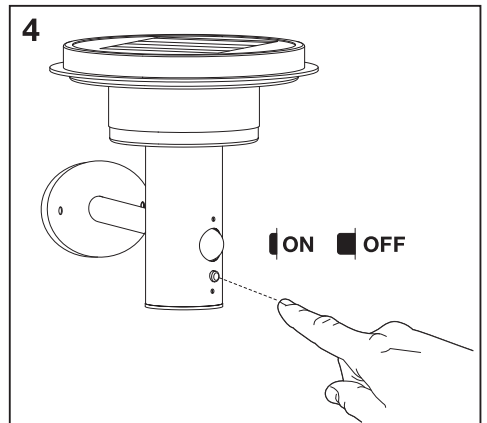

ENDURA® STYLE SOLAR WALL SENSOR DOUBLE CIRCLE

SOLAR WALL SENSOR DOUBLE CIRCLE

5 Mode 1

200lm

1. Press for 3s

2. Press for 1s

ON

OFF