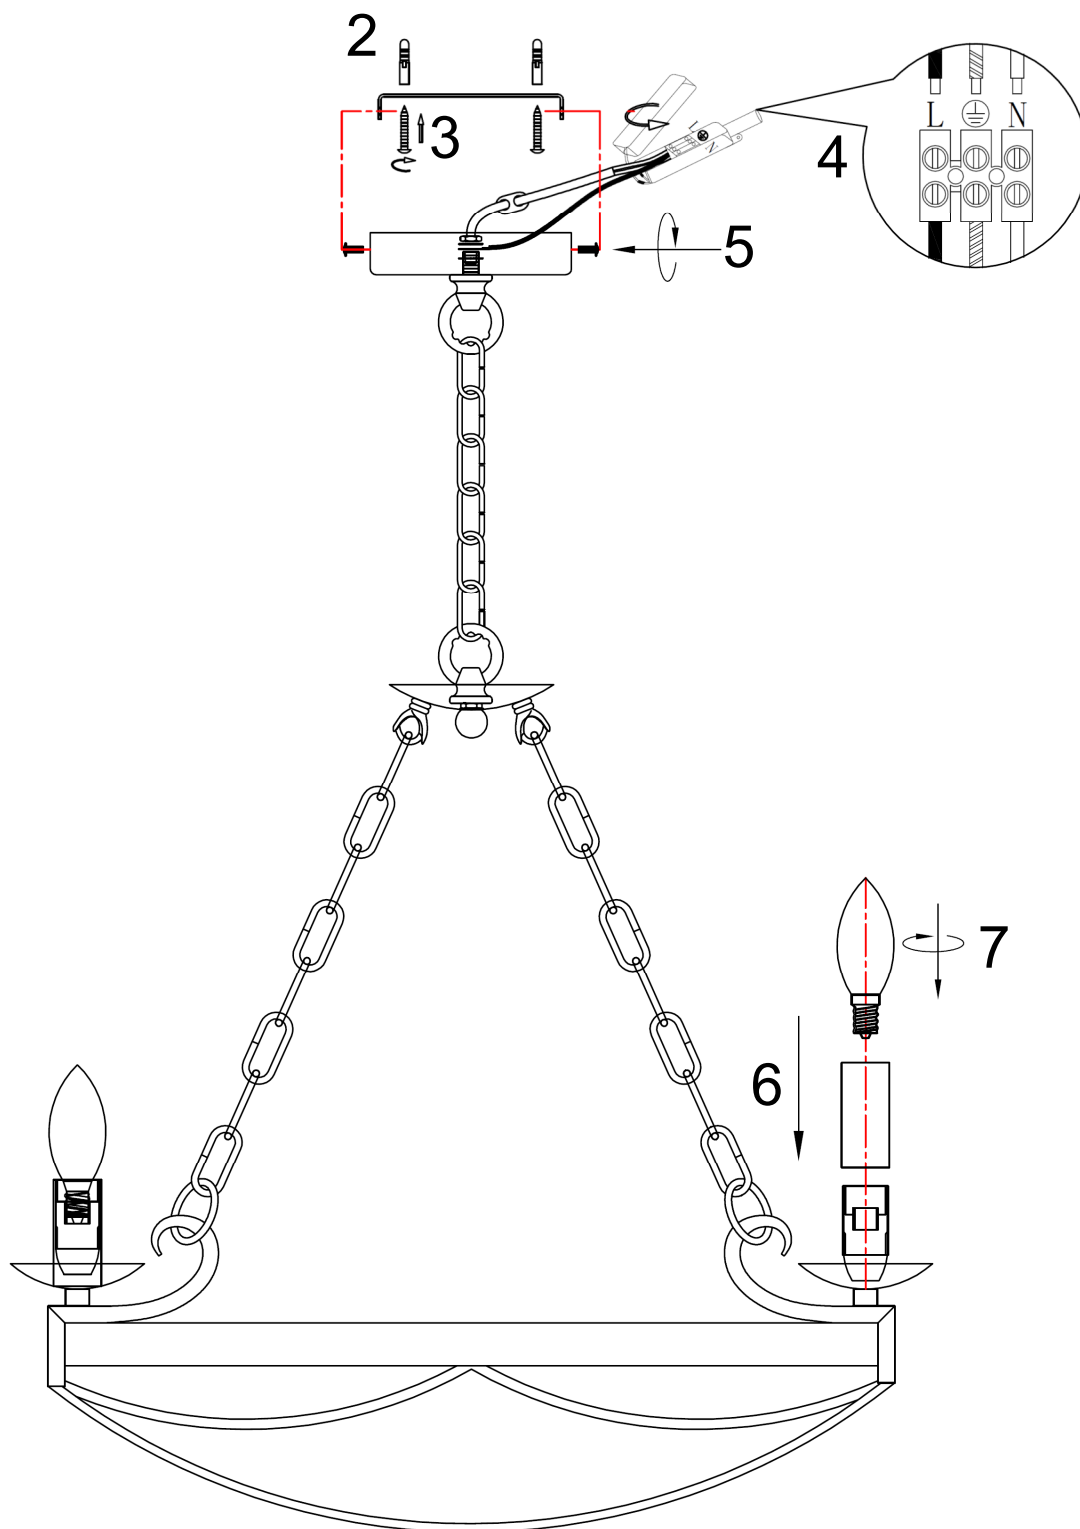

MAINS SUPPLY

LIGHT FITTING

LIVE - Possible colours : Red or Brown ——— LIVE
⊕ EARTH - Un sleeved copper or (Green / Yellow) ——— EARTH ⊕
NEUTRAL - Possible colours : Black or Blue ——— NEUTRAL

8