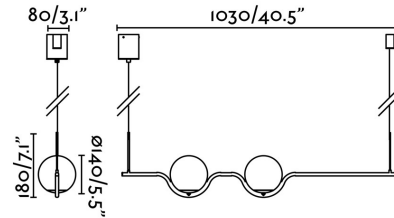

Specifications

Bulb:	LED 2x6W 2700K 1200 lm
Bulb included:	Yes
Transformer:	Driver
Transformer included:	Yes
Voltage:	100-240V
IP:	20
Class:	I
Material:	Aluminium and opal glass diffuser
Designer:	NAHTRANG
Length:	1030 mm
Net Width:	80 mm
Height:	180 mm
Net Weight:	3.40 kg
Volume:	0.04745 m3