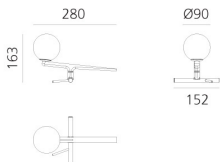

Yanzi Table

Neri&Hu

IP20   

LUMINAIRE

- Watt: **9.5W**
- Delivered lumens output: **623lm**
- CCT: **3000K**
- Efficiency: **84%**
- Efficacy: **65.6lm/W**
- CRI: **90**
- Dimmer Typology: **Microswitch Dimmer**

PRODUCT CODE: 1101010A

FEATURES

- Article Code: **1101010A**
- Colour: **Brushed brass, white, black**
- Installation: **Table**
- Material: **Brushed brass, blown glass**
- Series: **Design Collection**
- Environment: **Indoor**
- Emission: **Diffused**
- design by: **Neri&Hu**

DIMENSIONS

- Length: **cm 28**
- Width: **cm 15.2**
- Height: **cm 16.3**
- Diameter: **cm 9**

SOURCES INCLUDED

- Category: **Led**
- Number: **1**
- Watt: **6.7W**
- Delivered lumens output: **757lm**
- Color temperature (K): **3000K**
- CRI: **90**
- Color Tolerance: **MacAdam 2SDCM**
- Efficacy: **113lm/W**
- Service Life: **50000-L90**