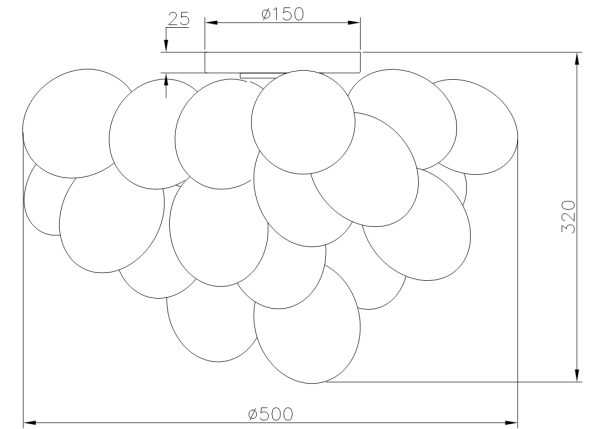

Instruction

Collection: MODERN
Series: BALBO
Model: MOD112CL-08N
Ceiling

- Ceiling

8 x G9 (28W)

MAYTONI
DECORATIVE LIGHTING

www.maytoni.de