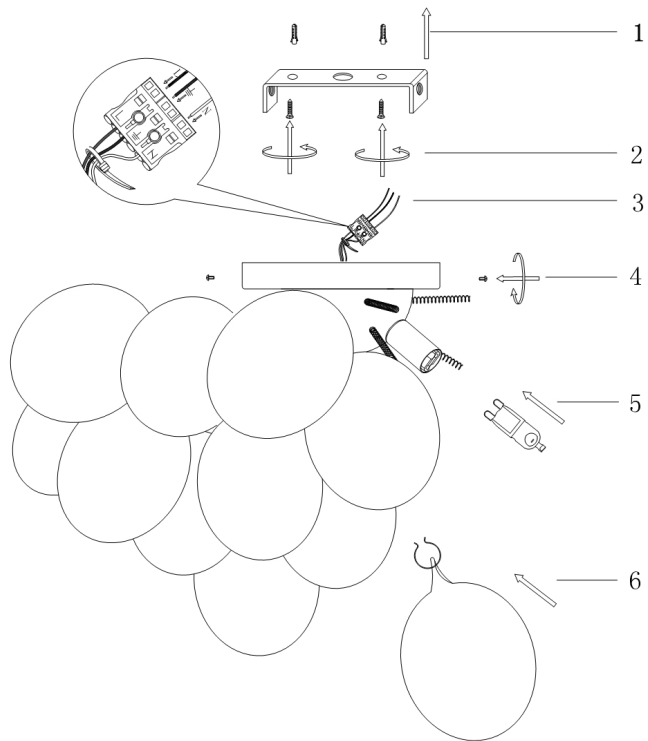

Instruction

Collection: MODERN
Series: BALBO
Model: MOD112CL-08N
Ceiling

- Ceiling

8 x G9 (28W)

MAYTONI
DECORATIVE LIGHTING

www.maytoni.de