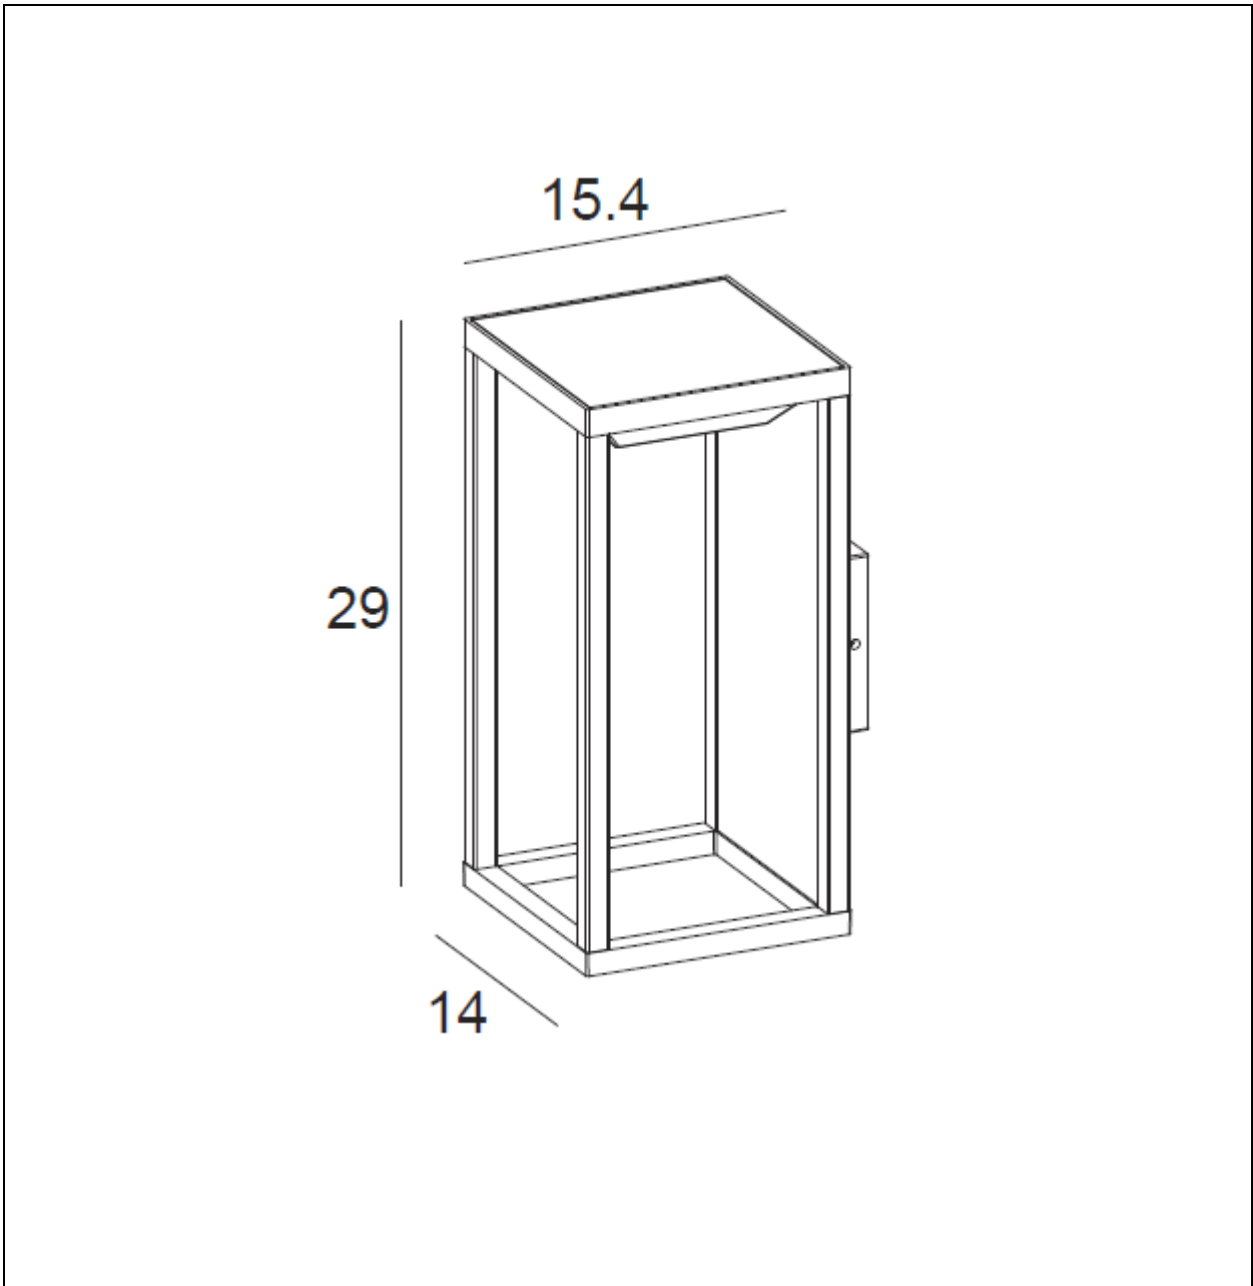

LUCIDE

Item number: 27891/02/30

Technical details

Materials used:	Die-cast Aluminium
Color:	Black
Dimmable and how is fixture dimmable	No
Size:	Height: 29CM
	Length: 15.4CM
	Width: 14CM
	Net weight: 1.50KG
Power requirements:	DC 3.7V
Bulb type and maximum wattage:	LED Max. 2.2W
Number of bulbs:	25x0.09W LED
IP degree:	IP54