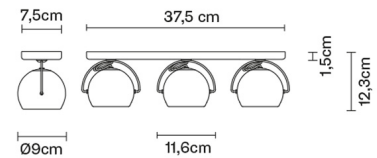

BELUGA WHITE

D57G3101

Marc Sadler

Description

Wall/ceiling lamp with polished chrome-plated structure. Adjustable polished white blown glass diffusers.

Dimensions

Voltage

220-240V

Net: 0.93 kg

Packaging

Gross weight: 0.93 kg
Volume: 0.014 m³
Number of boxes: 1

Specs

IP20

In the same family