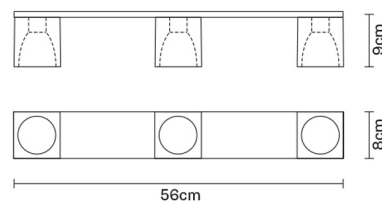

**CUBETTO**  
**D28E0302**

*Pamio Design*

**Description**

Ceiling lamp with glass diffuser made of black paste, sandblasted inside. Polished chrome-plated metal structure.

**Dimensions**

**Voltage**

220-240V

- Black
- Other colours available

**Available structure colours**

- Chrome

**Not included accessories**

Bulb

**In the same family**

**Weight Lamp**

Net: 3.41 kg

**Packaging**

Gross weight: 4 kg  
Volume: 0.036 m<sup>3</sup>  
Number of boxes: 1

**Specs**

IP20