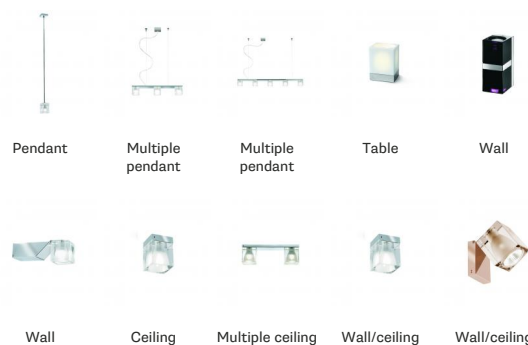

**CUBETTO**  
**D28E0302**

*Pamio Design*

**Description**

Ceiling lamp with glass diffuser made of black paste, sandblasted inside. Polished chrome-plated metal structure.

**Dimensions**

**Voltage**

220-240V

- Black
- Other colours available

**Available structure colours**

- Chrome

**Not included accessories**

Bulb

**In the same family**

**Weight Lamp**

Net: 3.41 kg