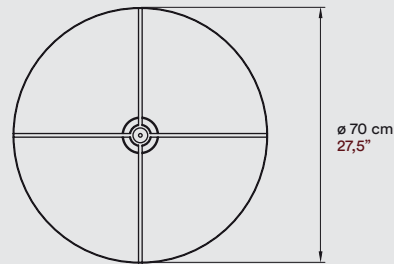

LARGE

MATERIALS & COMPONENTS

Wood Veneer Shade

Acrylic Diffuser

Metal Tripod & Canopy

Steel Cable

2 m drop 8 ft drop LARGE

Electrical Cable

2 m drop 8 ft drop

LIGHT SOURCE

220 - 250V

SMALL Bulb E27

LARGE 3 Bulbs E27

Class I

120 - 277V

SMALL Bulb E26 or GU24

LARGE 3 Bulbs E26 or GU24

FINISHES

WOOD VENEER

20 Ivory White	28 Blue
21 Natural Cherry	29 Grey
22 Natural Beech	30 Turquoise
24 Yellow	31 Chocolate
25 Orange	33 Pale Rose
26 Red