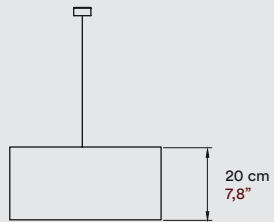

SMALL

LARGE

MATERIALS & COMPONENTS

Wood Veneer Shade

Acrylic Diffuser

Metal Tripod & Canopy

Steel Cable

2 m drop 8 ft drop LARGE

Electrical Cable

2 m drop 8 ft drop

LIGHT SOURCE

220 - 250V

SMALL Bulb E27

LARGE 3 Bulbs E27

Class I

120 - 277V

SMALL Bulb E26 or GU24

LARGE 3 Bulbs E26 or GU24

FINISHES

WOOD VENEER

20 Ivory White	28 Blue
21 Natural Cherry	29 Grey
22 Natural Beech	30 Turquoise
24 Yellow	31 Chocolate
25 Orange	33 Pale Rose
26 Red	

SLIM

MATERIALS & COMPONENTS

Wood Veneer Shade

Top & Bottom Acrylic Diffuser

Metal Canopy

3 Steel Cables

2 m drop 8 ft drop

Electrical Cable

2 m drop 8 ft drop

LIGHT SOURCE

120 - 277V

LED Integrated

Dimmable 0-10V, Bluetooth or DALI

Class I

120 - 277V

LED Integrated

Dimmable 0-10V & TRIAC

FINISHES

WOOD VENEER

20 Ivory White	28 Blue
21 Natural Cherry	29 Grey
22 Natural Beech	30 Turquoise
24 Yellow	31 Chocolate
25 Orange	33 Pale Rose
26 Red