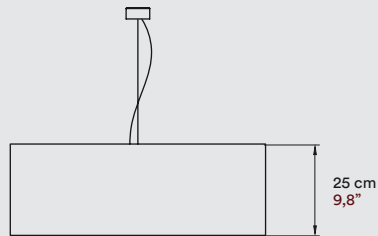

SMALL

LARGE

MATERIALS & COMPONENTS

Wood Veneer Shade

Acrylic Diffuser

Metal Tripod & Canopy

Steel Cable

2 m drop 8 ft drop LARGE

Electrical Cable

2 m drop 8 ft drop

LIGHT SOURCE

220 - 250V

SMALL Bulb E27

LARGE 3 Bulbs E27

Class I

120 - 277V