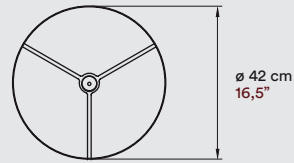

SMALL

LARGE

MATERIALS & COMPONENTS

Wood Veneer Shade

Acrylic Diffuser

Metal Tripod & Canopy

Steel Cable

2 m drop 8 ft drop LARGE

Electrical Cable

2 m drop 8 ft drop

LIGHT SOURCE

220 - 250V

SMALL Bulb E27

LARGE 3 Bulbs E27

Class I

120 - 277V

SMALL Bulb E26 or GU24

LARGE 3 Bulbs E26 or GU24

FINISHES

WOOD VENEER

20 Ivory White	28 Blue
21 Natural Cherry	29 Grey
22 Natural Beech	30 Turquoise
24 Yellow	31 Chocolate
25 Orange	33 Pale Rose
26 Red	

SLIM

MATERIALS & COMPONENTS

Wood Veneer Shade

Top & Bottom Acrylic Diffuser

Metal Canopy

3 Steel Cables

2 m drop 8 ft drop

Electrical Cable

2 m drop 8 ft drop

LIGHT SOURCE

120 - 277V

LED Integrated

Dimmable 0-10V, Bluetooth or DALI

Class I

120 - 277V

LED Integrated

Dimmable 0-10V & TRIAC

FINISHES

WOOD VENEER

20 Ivory White	28 Blue
21 Natural Cherry	29 Grey
22 Natural Beech	30 Turquoise
24 Yellow	31 Chocolate
25 Orange	33 Pale Rose
26 Red