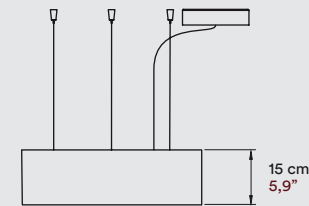

SLIM

MATERIALS & COMPONENTS

Wood Veneer Shade

Top & Bottom Acrylic Diffuser

Metal Canopy

3 Steel Cables

2 m drop 8 ft drop

Electrical Cable

2 m drop 8 ft drop

LIGHT SOURCE

120 - 277V

LED Integrated

Dimmable 0-10V, Bluetooth or DALI

Class I

120 - 277V

LED Integrated

Dimmable 0-10V & TRIAC

FINISHES

WOOD VENEER

20 Ivory White	28 Blue
21 Natural Cherry	29 Grey
22 Natural Beech	30 Turquoise
24 Yellow	31 Chocolate
25 Orange	33 Pale Rose
26 Red