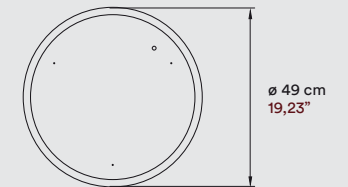

SLIM

MATERIALS & COMPONENTS

Wood Veneer Shade

Top & Bottom Acrylic Diffuser

Metal Canopy

3 Steel Cables

2 m drop 8 ft drop

Electrical Cable

2 m drop 8 ft drop

LIGHT SOURCE

120 - 277V

LED Integrated

Dimmable 0-10V, Bluetooth or DALI

Class I

120 - 277V

LED Integrated

Dimmable 0-10V & TRIAC

FINISHES

WOOD VENEER

20 Ivory White	28 Blue
21 Natural Cherry	29 Grey
22 Natural Beech	30 Turquoise
24 Yellow	31 Chocolate
25 Orange	33 Pale Rose
26 Red