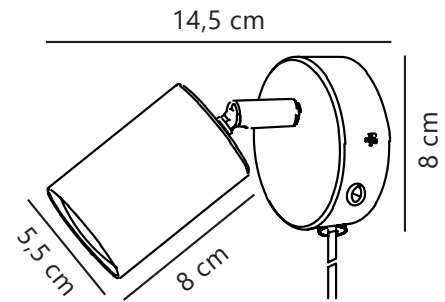

EXPLORE | WALL LIGHT | BEIGE

2113251009

nordlux®

Country/Region of Origin Code: China

Sales Box Volume m³ : 0.0012

Primary material: Metal

Sales Box Height (cm): 12

Sales Box Width(cm): 11

Secondary material: Plastic

Sales Box Depth (cm): 9

Pcs Per Master Carton: 6

Mattnes of the fixture : Matte

Class (Class 1, Class 2, Class 3):

Surface of the fixture: Smooth

Class 2 (Double isolated)

EU Tariff No.: 9405199090

Nordic style•Adjustable lamp for directional light•Can be installed with the included cable or directly onto a wall outlet

The Explore wall lamp is a small and elegant lamp with a simple design. The light is ideal as a bedside light for the children's room, teenager's room, bedroom, or anywhere that needs a small, directional light.