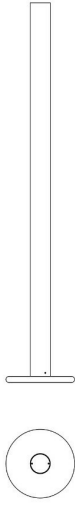

### 2304/NE/MAR/MR pistillone

family:	pistillo	Body Color:	●
Designers:	Emiliana Martinelli	Body Materials:	metal
Utilization:	indoor		
Typology:	floor lamps		
Certifications:			
Market:	This item is available in the following countries: EUROPE		

#### Dimensions

Width:	-	Hole Diameter:	-
Height:	188 cm	Hole Depth:	-
Length:	-	Net weight:	8 Kg
Depth:	-		
Diameter:	10 cm		

#### Light Source

Watt:	31W
Lumen:	3000 lm
Light Source:	led
CRI:	>80
duration:	50000
CCT:	3000K
Energy degree:	A++

Dimensions

Width: -

Height: 188 cm

Length: -

Depth: -

Diameter: 10 cm

Hole Diameter: -

Hole Depth: -