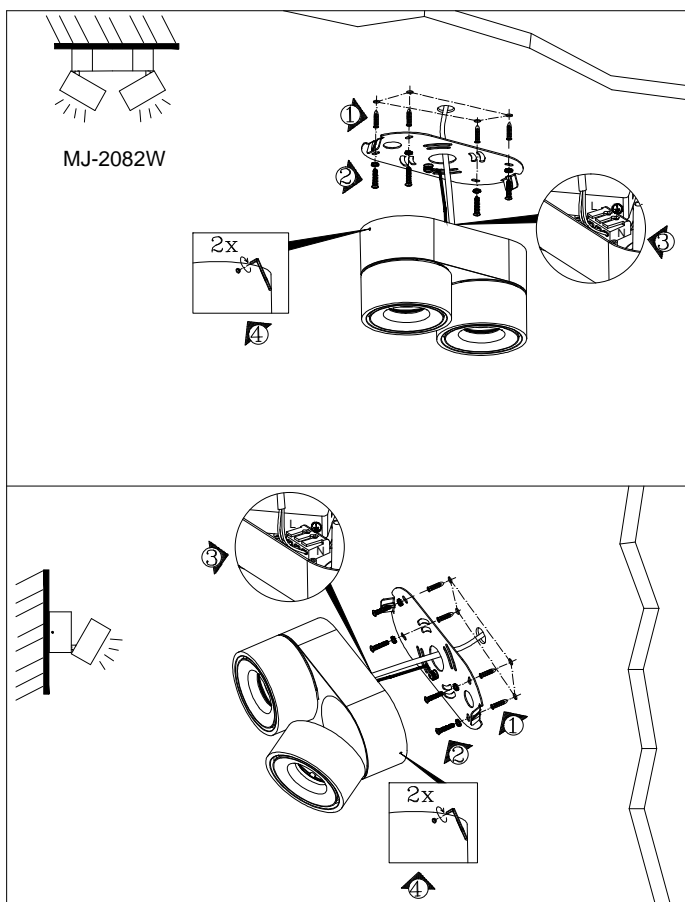

ATTENTION: FOR THIS OPERATION YOU HAVE TO CUT OFF THE POWER

MAXIMUM  
220-240V- 50/60Hz 2xLED 13W

ATTENTION: FOR THIS OPERATION YOU HAVE TO CUT OFF THE POWER

MAXIMUM  
220-240V- 50/60Hz 2xLED 13W