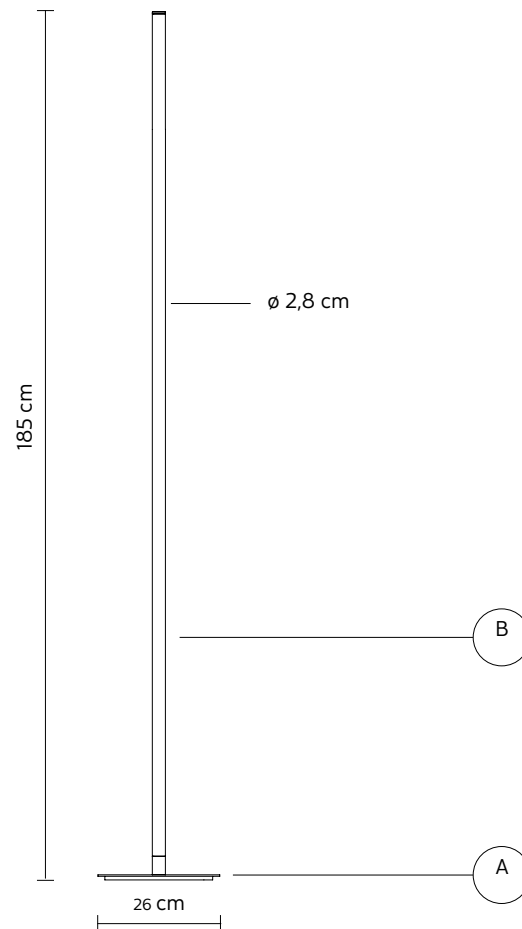

ACCIPICCHIO floor lamp

Matteo Ugolini design

year 2020

DATASHEET - HP213N2 INT

LAMP "A"

material aluminum
colour matt black

COVER "B"

material pyrex
colour frosted white

ELECTRICAL SYSTEM

source strip LED 24V
60W, 8000lumen
2700K CRI $\geq$ 80
foot dimmer switch

PACKAGING

n° cartons 2
net weight/kg 4,4 (A) + 1,6 (B)
gross weight/kg 5,5 (A) + 2,7 (B)
packaging/cm 36x36x24(A) + 10x10x210(B)

LIGHT EMISSION

unidirectional

direct
 filtered
 indirect
 absence

COMPLIANT WITH

IEC 60598-1:2014
EN 60598-1:2015

degree of protection IP20
LED equipped

COLLECTION

also available 3000K version