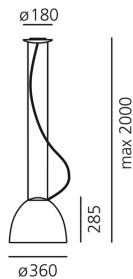

## LUMINAIRE

- Watt: **160W**
- Voltage: **220V-240V**
- Delivered lumens output: **1557lm**
- CCT: **2950K**
- Efficiency: **47%**
- Efficacy: **9.73lm/W**
- CRI: **99**

## DESCRIPTION

**PRODUCT CODE: A244010**

## DIMENSIONS

- Height: **cm 28.5**
- Diameter: **cm 36**
- Base Diameter: **cm 18**
- Max Height from ceiling: **cm 200**
- Impact Resistance: **N/D**
- Glow Wire Test: **650°C**