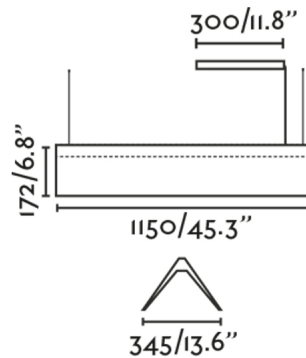

### General characteristics

Type	II
IP	20
voltage	220V-240V
Hertz	50Hz
Cable meters	2000mm
Tensioner included	SI
Power	30W