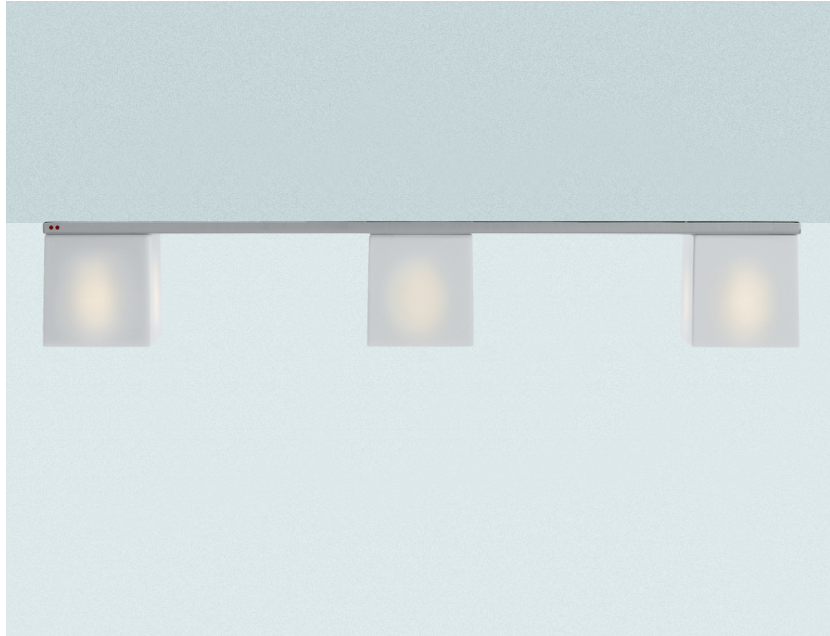

CUBETTO
D28E0301

Pamio Design

Description

Ceiling lamp with glass diffuser made of white paste sandblasted inside. Polished chrome-plated metal structure.

Voltage

220-240V

Socket

3xGU10

Light source and alternative bulbs

cod. A11105C01

GU10 3x7W - LED
Max Watt. 3x50W

Not included accessories

Bulb

Weight Lamp

Net: 3.41 kg

Packaging

Gross weight: 4 kg
Volume: 0.036 m³
Number of boxes: 1

Specs

IP20

Dimensions

Material

Glass - Metal

Available diffuser colours

- White
- Other colours available

Available structure colours

- Chrome

In the same family