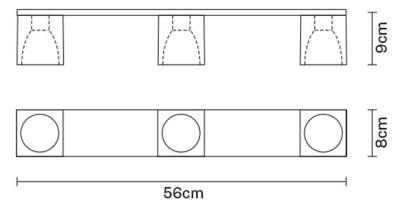

Light source and alternative bulbs

cod. A11105C01

GU10 3x7W - LED
Max Watt. 3x50W

Not included accessories

Bulb

Weight Lamp

Net: 3.41 kg

Packaging

Gross weight: 4 kg
Volume: 0.036 m³
Number of boxes: 1

Specs

IP20

Dimensions

Material

Glass - Metal

Available diffuser colours

- White
- Other colours available