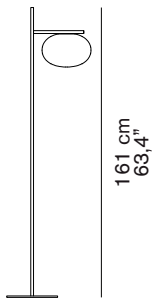

ALBA 382

Mariana Pellegrino Soto
2017

Floor lamp giving diffused light in polished opaline blown-glass. Satin brass finish structure with rectangular profile. With universal dimmer.

DIMENSIONS

MATERIALS

COLORS

28,5 x 28,5 cm
11,2"x11,2"

metal/blown-glass

satin brass
polished opaline

anodic bronze
polished opaline

BULBS

MARKS

FURTHER INFORMATION

1 x max 60 W - E27

PACKAGING

TYPE

PHOTOMETRIC CURVE

Stem

dimensions 21x12x171 cm/ 8,3"x4,7"x67,3"
volume 0,043 m³/ 1,52 ft³
weight 3,5 kg/ 7,7 lb

Base + Glass

dimensions 35x39x36 cm/ 13,8"x15,4"x14,2"
volume 0,049 m³/ 1,73 ft³
weight 9 kg/ 19,8 lb