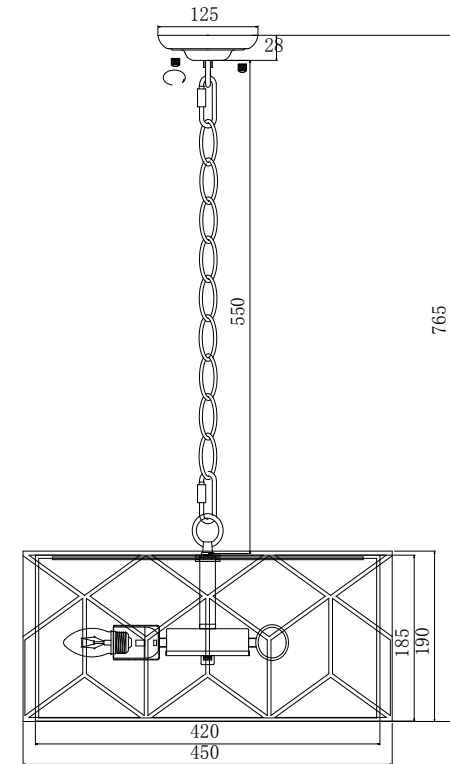

Instruction

H223PL-03G

4 x E27 (40W)

Recommended to use with LED bulbs

Model: H223PL-03G

Collection: House

Pendant Lamps