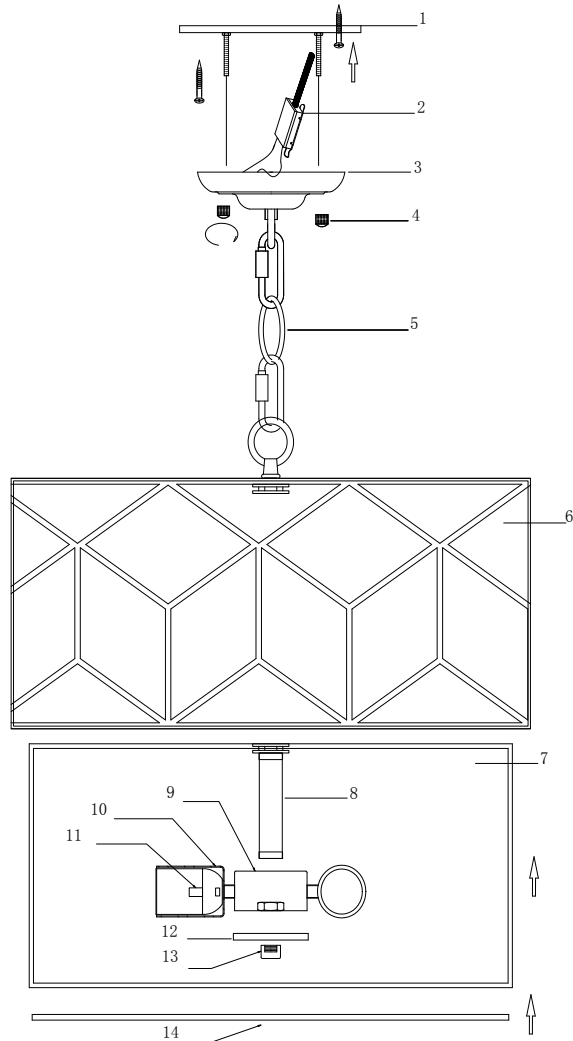

Instruction

H223PL-03G

4 x E27 (40W)

Recommended to use with LED bulbs

Model: H223PL-03G

Collection: House

Pendant Lamps