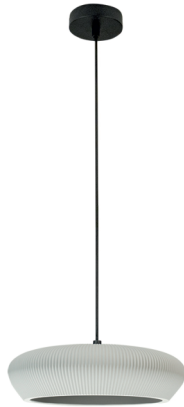

Product Data Sheet

Date: 24/10/2025
Zambelis Lights

Code 2592

Color: Grey

Sandy Black

Physical Specifications

Luminaire Type	Indoor Single Pendant Lights
Color	Grey-Sandy Black
Material	Metal - Clay
IP	20
Warranty	3 Years

Dimensions Reference

Overall Dimensions	Ø: 28.5cm H: 8cm
Base	Ø: 10cm H: 2.5cm
Cable & Wires	180cm Fabric Cable Adjustable
Cutting Hole	None
Depth Required	None

Illumination Data

Color Temperature	N/A
Cri	N/A
Lumen Output	N/A
Beam Angle	N/A
UGR	N/A
Energy Efficiency Class	N/A
Indicative Lifetime	N/A
Mc Adam	N/A

Product Description

Pendant Light 2xG9 LED MAX 9W
Grey - Sandy Black Clay - Metal

www.zambelislights.gr | info@zambelislights.gr