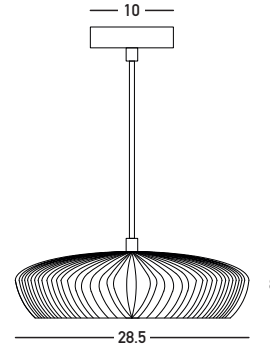

Product Data Sheet

Date: 24/10/2025
Zambelis Lights

Code 2592

Color: Grey

Sandy Black

Physical Specifications

Luminaire Type	Indoor Single Pendant Lights
Color	Grey-Sandy Black
Material	Metal - Clay
IP	20
Warranty	3 Years

Dimensions Reference

Overall Dimensions	Ø: 28.5cm H: 8cm
Base	Ø: 10cm H: 2.5cm
Cable & Wires	180cm Fabric Cable Adjustable
Cutting Hole	None
Depth Required	None

Illumination Data

Color Temperature	N/A
Cri	N/A
Lumen Output	N/A
Beam Angle	N/A
UGR	N/A
Energy Efficiency Class	N/A
Indicative Lifetime	N/A
Mc Adam	N/A

Electrical Specifications

Input Voltage	220-240V
Operating Frequency	50/60Hz
Power	9W MAX
Light Source	2x G9 LED Bulb (not included)
Dimming Options	None
Safety Class	I

Packing Info

Package Size	L: 34cm W: 34cm H: 14.5cm
Gross Weight	2.7kg