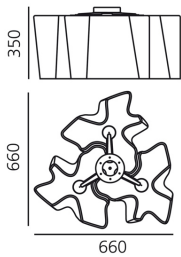

Logico Ceiling 3x120° - White

Gerhard Reichert, Michele De Lucchi

IP20     Dimmerable: 

LUMINAIRE

- Watt: **315W**
- Voltage: **220V-240V**
- Delivered lumens output: **4917lm**
- CCT: **2800K**
- Efficiency: **86%**
- Efficacy: **16lm/W**
- CRI: **100**

Notes

Its modular shape lends itself to the creation and realisation of customized compositions, supplied as special project.

PRODUCT CODE: 0458020A

FEATURES

- Article Code: **0458020A**
- Colour: **White**
- Installation: **Ceiling**
- Material: **Blown glass, aluminium**
- Series: **Design Collection**
- Environment: **Indoor**
- Area contract: **Hospitality, null, Office**
- Emission: **Diffused And Direct**
- design by: **Gerhard Reichert, Michele De Lucchi**

DIMENSIONS

- Length: **cm 66**
- Width: **cm 66**
- Height: **cm 35**

NOT INCLUDED SOURCES

- Category: **HALO**
- Number: **3**
- Lbs: **Qa60**
- Watt: **116W**
- Socket: **E27**
- Color Rendering: **1a**
- Color temperature (K): **2900K**