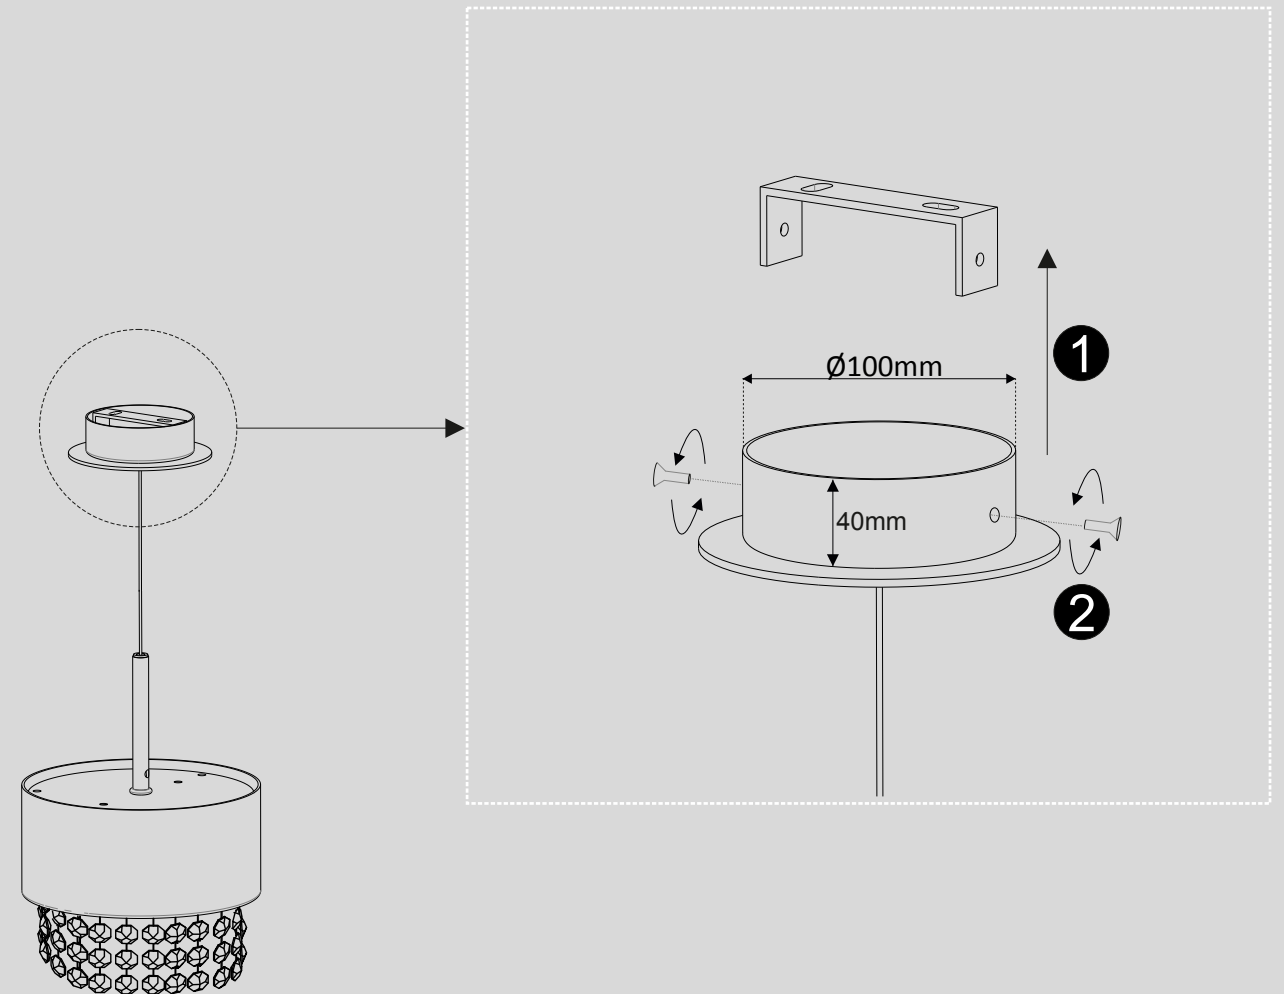

Masiero s.r.l. via Peschiere, 53
31032 Casale sul Sile, Treviso, Italy
info@masierogroup.com

Fig. A

Fig. B

Fig. C

MASIERO s.r.l.
 Art. OLÀ S2 15
 LED x 8W - 3000K
 230V ~ 50Hz
MADE IN ITALY
 CE

 LED x 8W
 CONSTANT CURRENT
 280mA
 dimmable
 TRIAC