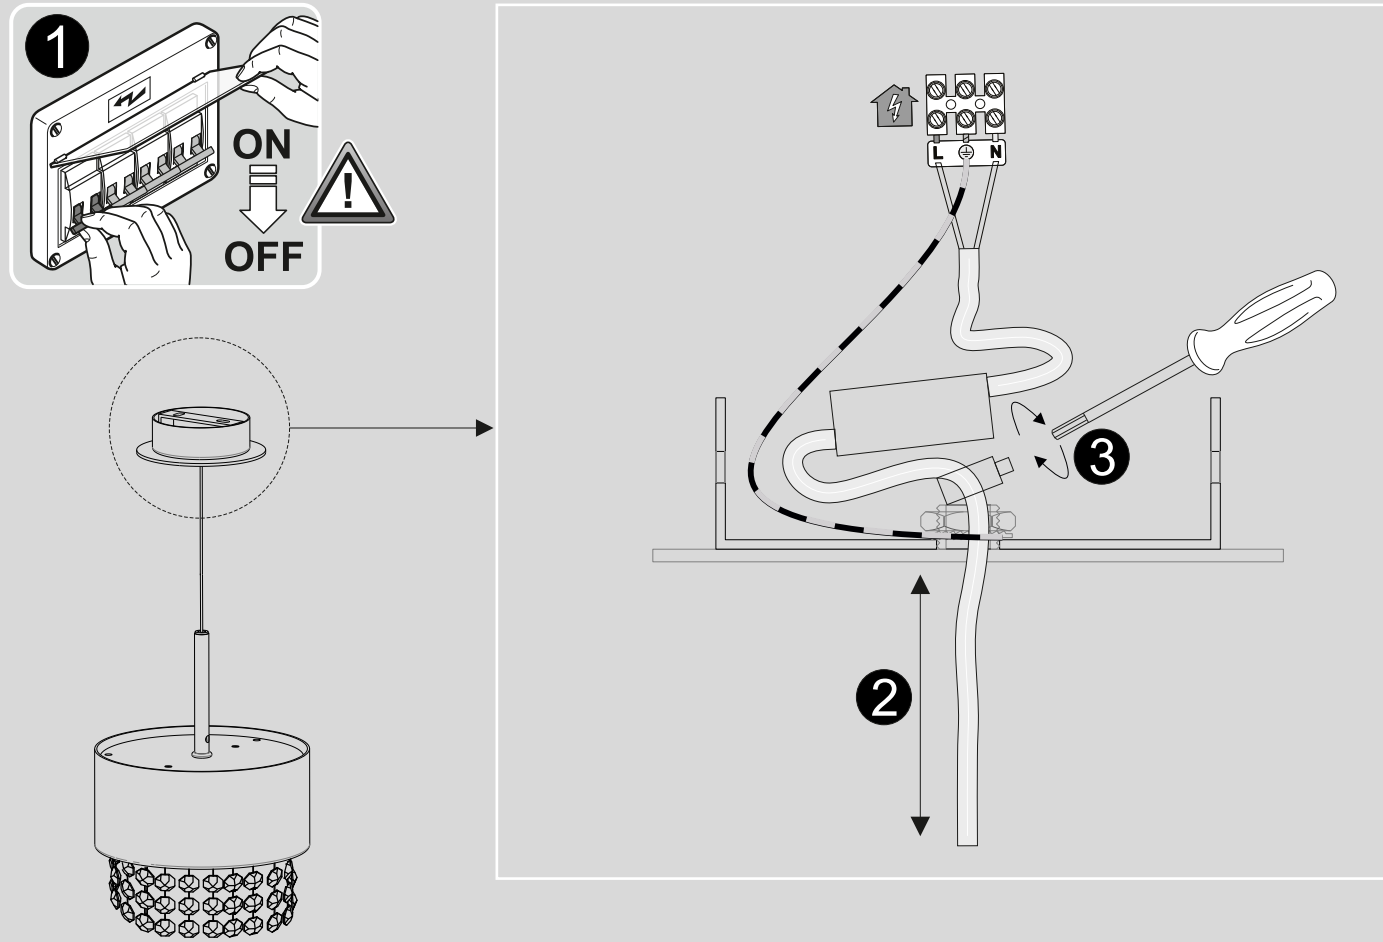

Masiero s.r.l. via Peschiere, 53
31032 Casale sul Sile, Treviso, Italy
info@masierogroup.com

Fig. A

Fig. B

Fig. C

MASIERO s.r.l.
 Art. OLÀ S2 15
 LED x 8W - 3000K
 230V ~ 50Hz
MADE IN ITALY
 CE

 LED x 8W
 CONSTANT CURRENT
 280mA
 dimmable
 TRIAC