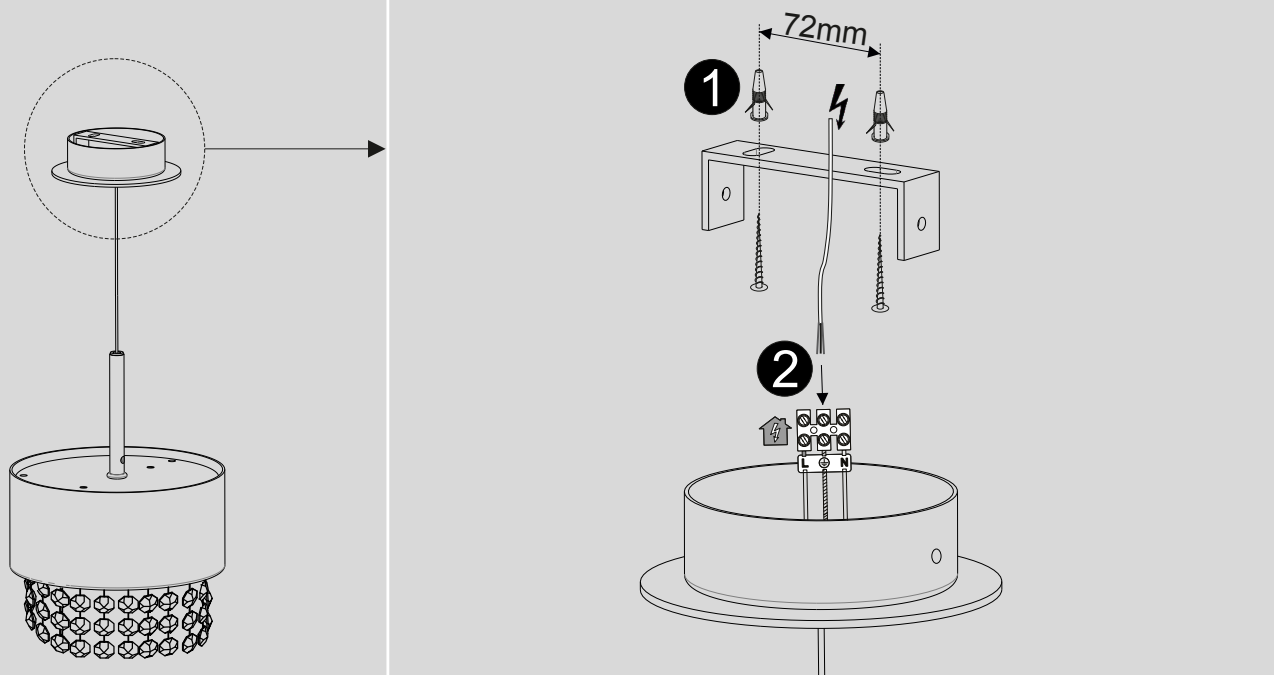

Masiero s.r.l. via Peschiere, 53
31032 Casale sul Sile, Treviso, Italy
info@masierogroup.com

Fig. A

Fig. B

Fig. C

MASIERO s.r.l.
 Art. OLÀ S2 15
 LED x 8W - 3000K
 230V ~ 50Hz
MADE IN ITALY
 CE

 LED x 8W
 CONSTANT CURRENT
 280mA
 dimmable
 TRIAC