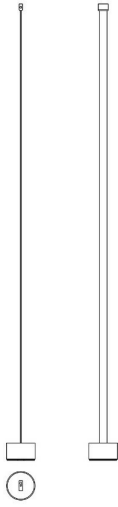

## 2301/GI Elastica

design studio habits, 2019

Elastica is a lamp that stretches between the ceiling and the floor, adaptable to different heights and space requirements. It can change slope through the special attachment fixed on the strip of elasticized fabric. It is composed of a strip of elasticized fabric that comes in different colors – red, yellow, grey, black, blue – supporting a flexible dimmable LED circuit. The lamp can be turned on and off simply by pulling the fabric strip. It is fixed at the extremities to a ceiling support and to a counterweight cylindrical base in metal painted of the same color. 24V dimmable driver on the plug, dimmable.

#### Dimensions

Width:	-
Height:	250/320 - 8 (base) cm
Length:	-
Depth:	-
Diameter:	13 (base) cm

Hole Diameter:	-
Hole Depth:	-
Net weight:	5 Kg

#### Light Source

Watt:	17W
Lumen:	1775 lm
Light Source:	led
CRI:	>80
duration:	50000
CCT:	2700K
Energy degree:	A++

Dimensions

Width: -

Height: 250/320 - 8 (base)  
cm

Length: -

Depth: -

Diameter: 13 (base) cm

Hole Diameter: -

Hole Depth: -