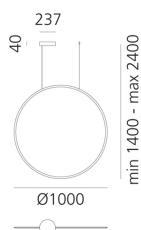

Discovery Vertical 100 - Satinized aluminium - App Compatible

Ernesto Gismondi

IP20    Dimmerable: 

LUMINAIRE

- Watt: **60W**
- Delivered lumens output: **4859lm**
- CCT: **3000K**
- Efficiency: **62%**
- Efficacy: **80.99lm/W**
- CRI: **90**
- Dimmable Typology: **Push & APP**

DIMENSIONS

- Diameter: **cm 100**
- Base Diameter: **cm 23.7**
- Max Height from ceiling: **cm 240**

SOURCES INCLUDED

- Category: **Led**
- Number: **1**
- Watt: **56W**
- Delivered lumens output: **7777lm**
- Color temperature (K): **3000K**
- CRI: **90**
- Color Tolerance: **MacAdam 3SDCM**
- Service Life: **L90 (6K) 50000h**