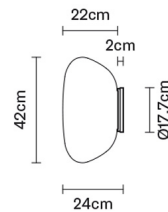

LUMI

**F07G2101**

Alberto Saggia & Valerio Sommella / D&G Studio

**Dimensions**

**Description**

Wall/ceiling lamp with diffuser in satin-finish white blown glass. Supporting structure made of metal or polyester reinforced with glass fibre, painted white.

E27 1x13W - LED  
Max Watt. 150W

**Available diffuser colours**

White

**Available structure colours**

White

**Not included accessories**

Bulb

**In the same family**

**Weight Lamp**

Net: 2.76 kg

**Packaging**

Gross weight: 3.69 kg  
Volume: 0.07 m<sup>3</sup>  
Number of boxes: 1

**Specs**