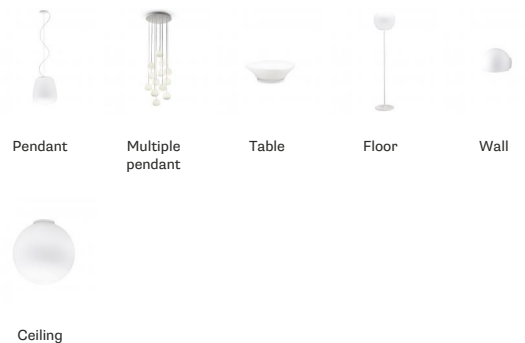

LUMI

**F07G2101**

Alberto Saggia & Valerio Sommella / D&G Studio

**Dimensions**

**Description**

Wall/ceiling lamp with diffuser in satin-finish white blown glass. Supporting structure made of metal or polyester reinforced with glass fibre, painted white.

E27 1x13W - LED  
Max Watt. 150W

**Available diffuser colours**

White

**Available structure colours**

White

**Not included accessories**

Bulb

**In the same family**