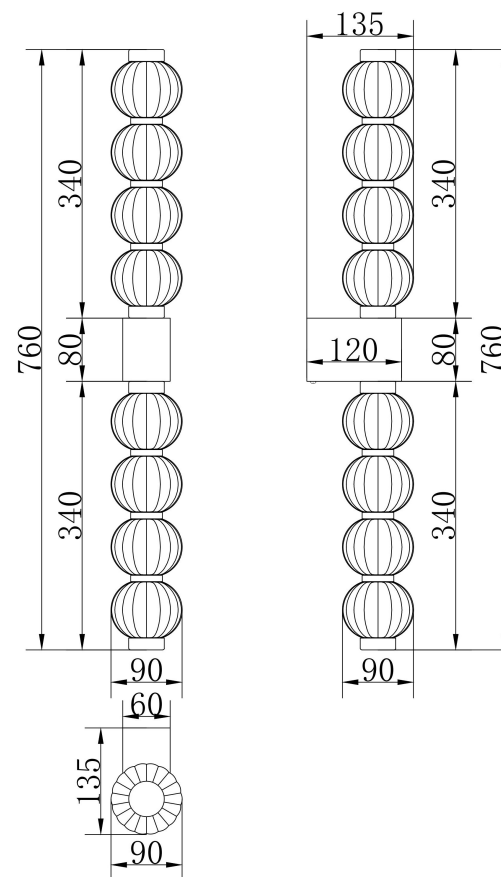

Instruction

MOD555WL-L13G3K

MAX 19W
800 Lumen

Model: MOD555WL-L13G3K

Collection: Modern

Series: Amulet

Wall Lamps

This product contains a light source of the energy efficiency class F