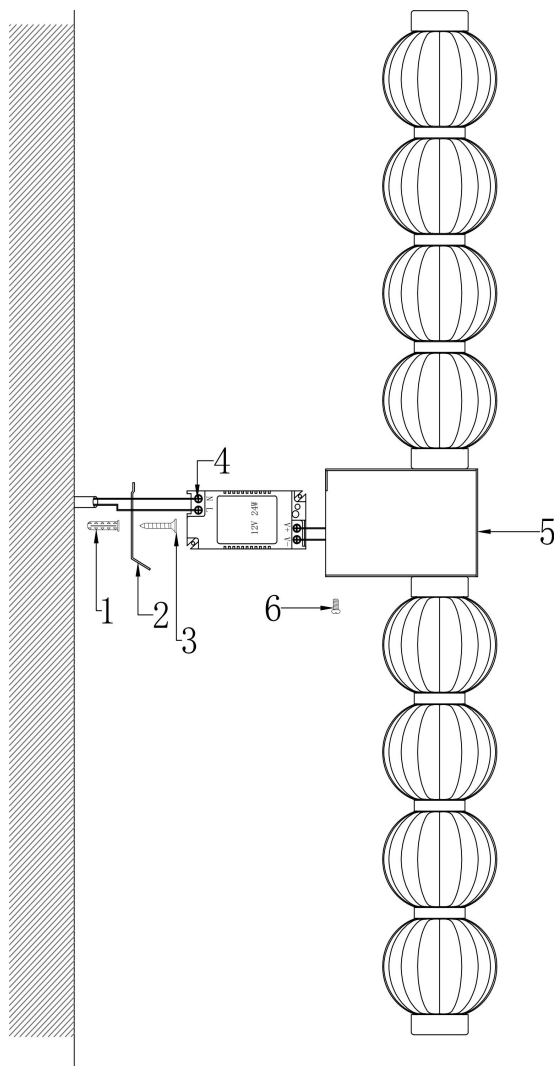

Instruction

MOD555WL-L13G3K

MAX 19W
800 Lumen

Model: MOD555WL-L13G3K

Collection: Modern

Series: Amulet

Wall Lamps

This product contains a light source of the energy efficiency class F