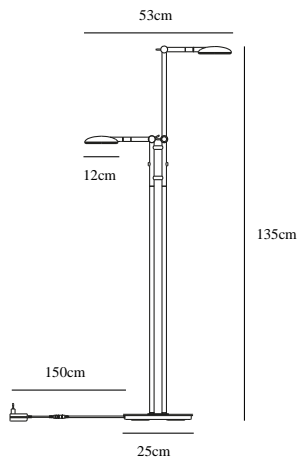

BEND DOUBLE | FLOOR LIGHTING | BLACK

2112784003

nordlux®

Voltage (V): 230 Volt
IP degree if the fixture includes two types of IP degree: IP20
Class (Class I, Class II, Class III): Class 3 (12V)
Lampholder type (eg, E27/E14, etc): LED Module

Primary material: Metal
Secondary material: Aluminium
Color of the cable: Black
Length of the cable (cm): 150
Is the cable replaceable: False
Color: Black

Height (cm): 135
Width (cm): 25
Tube Diameter (cm): 1.6
Shade Diameter (cm): 12
Base Dimension (cm): 25
Length (cm): 53
Tilt Angle (°): 60

EAN: 5704924005992
TUN: 2148755
Item Number: 2112784003
Pcs Per Master Carton: 2
Sales Box Height (cm): 70

Sales Box Width(cm): 27
Sales Box Depth (cm): 15
Sales Box Volume m³ : 0.0284
Net weight of the luminaire (kg): 4.8

Useful Lumen (lm): 410
Color Temperature (K): 2700
Ra-value : 80
Lifetime (h): 20000
Spread Angle (°) (beam angle of luminaire): 110
Candela (cd) (for directional lamp only): 160
Energy Class: F

- Minimalist design • Dimmable
- Adjustable arms for a directional light • Scandinavian minimalistic design