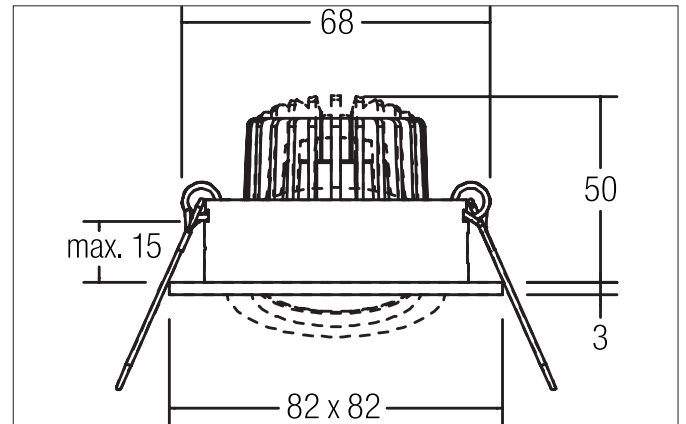

TIRREL-S LED recessed spot set, on/off switchable

Article no. 38144023

Light.
For Generations.**Tender**

LED recessed spot set, on/off switchable, Square. Toolless ceiling installation by installation springs. Ceiling cut-out \varnothing 68 mm, Installation depth 50 mm, Length 82 mm, Width 82 mm, Weight 0,245 kg. Reflector silver with rotationssymmetrical, deep, wide distributed light intensity. optimal light distribution due to a glass transparent cover. Luminous flux 680 lm, Power 1 x 6 W, Light colour warm white, Correlated color temprature (CCT) 3.000 K, Colour rendering index CRI > 80, Housing material: Aluminium / Glass, Colour: Chrome, Permissible ambient temperature (ta): -20 °C - +25 °C, Protection class (EN 61140): II, Degree of protection (DIN EN 60529): IP20, .With electronic driver, on/off switchable.

Product Benefits

- LED recessed spot in square design made of solid aluminum.
with LED module 6 W (3,000 K) and switchable converter.
- Ceiling cutout 68 mm, diameter 82 mm, installation depth 50 mm, IP20.
- Pivoting range 25°.
- Large color variation. Without visible snap ring.
- Classic, formally restrained design.
- In the same look also in GX5.3 or GU10 version and as a dimmable set (trailing-edge phase or DALI) and as a loudspeaker.
- In addition in the same surface structure and in the same color also available in round design.

TIRREL-S LED recessed spot set, on/off switchable

Article no. 38144023

Light.
For Generations.

Article data	
Article no.	38144023
GTIN	4251433908081
Series name	TIRREL-S
Short description	LED recessed spot set, on/off switchable
Material	Aluminium / Glass
Colour	Chrome
Type of surface	Glossy
Shape	Square
Built-in diameter	68 mm
Installation depth	50 mm
Length	82 mm
Width	82 mm
Height	3 mm
Weight	0.245 kg