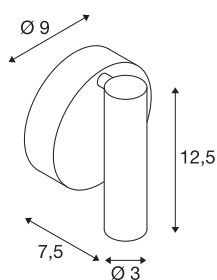

## KARPO

wall and ceiling light, single-headed, LED, 3000K, round, black, 7.5W

KARPO series lights are available in white and black. It has a choice of one or two spots in a cylindrical shape which can be individually adjusted via a hinge. The swivel and tilting range allows you to optimally light up the room. The integrated premium LEDs provide high energy efficiency. The luminaire also has a high colour rendering index of 90. The luminaires can be directly connected to the 230V mains supply.

## TECHNICAL DATA

Item no.	152330
Number of different light outlets	1
Rotating or tilting	rotary Bar and tiltable
IP Code	IP 20
Assembly	Surface
Assembly details	Ceiling,Wall
Primary nominal voltage	220-240V ~50/60Hz
Secondary power / voltage	500 mA
Safety class	I
Wattage	9.3 W
Maximum ambient temperature	30 °C
Level of inrush current	4.7 A
Duration of inrush current	30 µs
Stroboscopic effect (SVM)	0.01
Lumen	560 lm
Colour temperature	3000 Kelvin
Beam angle	40 °
Color	black
CRI	90
LXXBXX data	L70B50
Service life	30000 h
Width	9 cm

## Light Source

916381	
--------	---

Height	12.5 cm
Depth	7.5 cm
Net weight	0.303 kg
Gross weight	0.377 kg
BIG WHITE Page	399