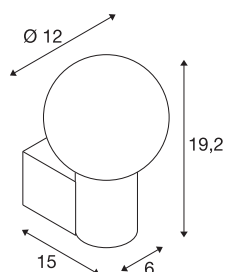

VARYT

wall-mounted light, round, 1x max. 6W E14, chrome

The VARYT wall-mounted light brings modern, elegant and exclusive SLV design to every bathroom. The high-quality aluminium and steel-finished lights are available in four trendsetting colours. The white Triplex glass shade emits a homogenous light that transforms any angle into a feel-good oasis. Thanks to its IP44 protection class, the VARYT is naturally also protected against water spray.

TECHNICAL DATA

Item no.	1007600
Socket	E14
Lamp	C35
Number of sockets	1
Lamps included	No
IP Code	IP44
Impact resistance class	IK 02
Assembly	Surface
Assembly details	Wall
Primary nominal voltage	220-240V ~50/60Hz
Safety class	I
Wattage	6 W
Minimum ambient temperature	-20 °C
Maximum ambient temperature	40 °C
Temperature at glass (light emission)	45.6 °C
Color	chrome
Width	12 cm
Height	19.2 cm
Depth	15 cm
Net weight	0.81 kg
Gross weight	0.867 kg
BIG WHITE Page	327