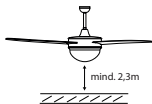

Lindby

Art.-No.: 10022097

incl. LED L9002922
2190 lm Modul
950lm@3000K
1030lm@4000K
980lm@6500K Lamp
18W LED
58W Total
230V~50Hz
3000 4000 6500K
CRI >80
30000h
15000 ON/ OFF
Motor: 40 Watt
rpm/ min:
201/ 142/ 81