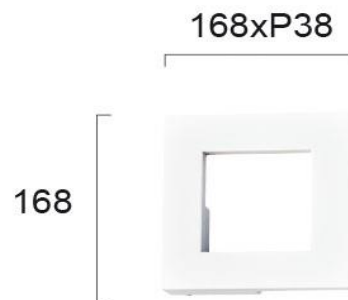

Product Datasheet

Code	4158500
Description	Outdoor Wall Lamp Led Square Santorini
Family	SANTORINI
Type	WALL LIGHTS
Type of Lamp	LED module
Watt	6W
Volt	220-240 VAC
Hertz	50-60 Hz
Class	Class I
IP	IP54
Environment	OUTDOOR
Color	WHITE
Material	ALUMINIUM
Length	L:168
Height	H:168
Width	P:38
Kelvin	3000K
Lumen	510 Lm
Beam Angle	
Dimmable	Non-Dimmable