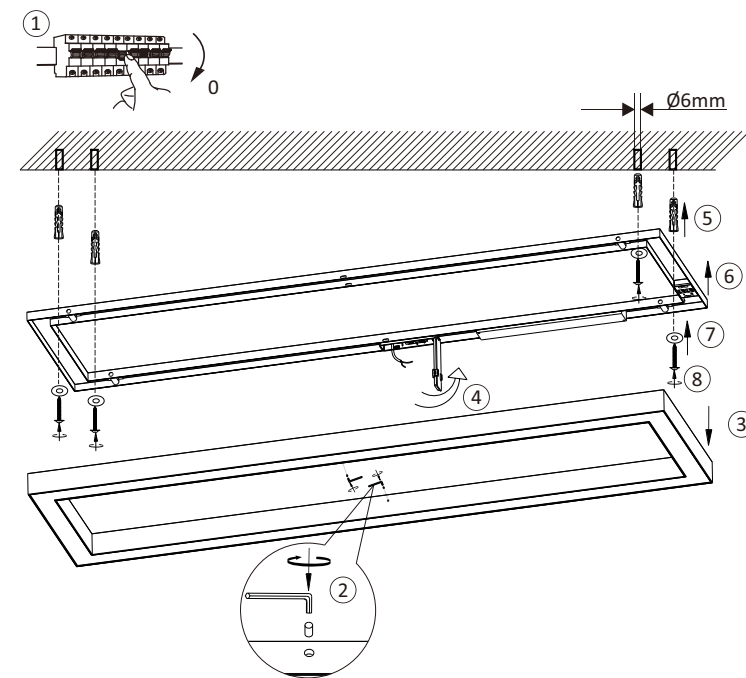

835793 - PURE Lines Square

Paul Neuhaus

Paul Neuhaus GmbH

Olakenweg 36 · D-59457 Werl

+49(0)2922 9721 9290

Kundenservice@neuhaus-group.de

www.paul-neuhaus.de

DE

Dieses Produkt enthält eine Lichtquelle der Energieeffizienzklasse <E>.

This product contains a light source of energy efficiency class <E>.

Ce produit comprend une source de lumière de classe d'efficacité énergétique <E>.

Este producto contiene una fuente de luz de la clase de eficiencia energética <E>.

Ovaj proizvod sadrži izvor svjetlosti energetskeg razreda <E>.

Ez a termék <E> energiahatékonysági osztályba tartozó fényforrást tartalmaz.

Questo prodotto contiene una sorgente luminosa della classe di efficienza energetica <E>.

Dit product bevat een lichtbron van energie-efficiëntieklasse <E>.

GB

FR

ES

HR

HU

IT

NL

LED

34 W

4.080 lm

42 W

3.100 lm

t

30.000 h

T_K

2.200 - 5.000 K

15.000 x

< 0,5 s

433,92 MHz
1,0 mW

835793

230V / 50Hz~

LED

1x LED-Board 24V DC/34W

1x

4x

4x

4x

2x

2x

1,5V AAA

1x