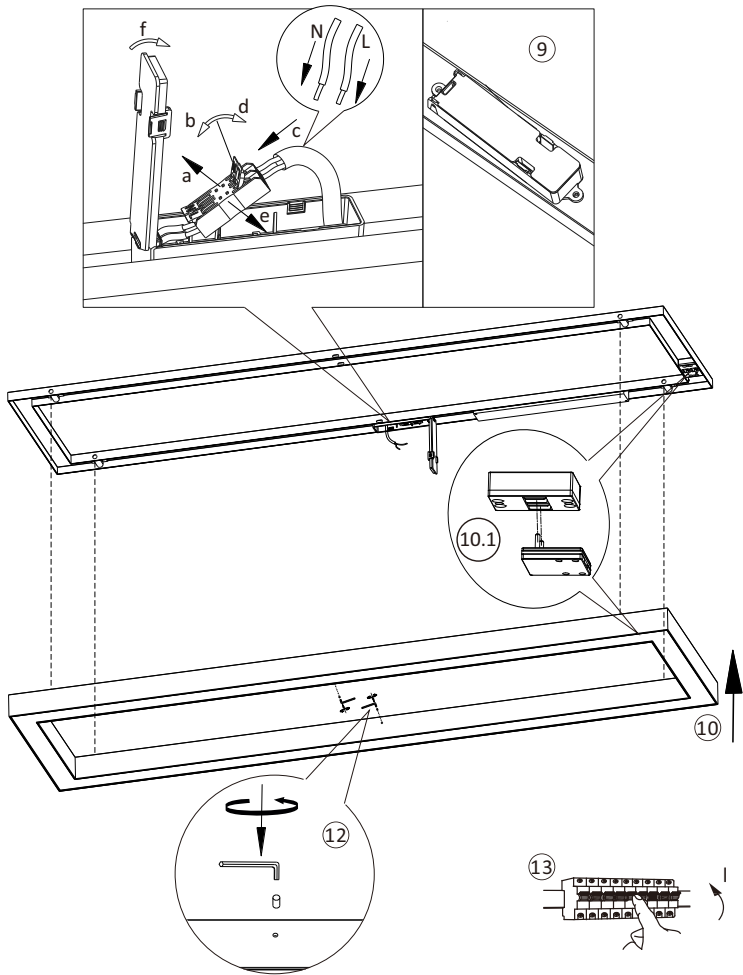

Anlernen der Fernbedienung an die Leuchte

Schalten Sie die Leuchte über den Wandschalter ein. Drücken Sie innerhalb von 5 Sekunden die ON-Taste auf der Fernbedienung. Die Leuchte ist nun angelernt und kann über die Fernbedienung gesteuert werden.

!!! Eine Fernbedienung kann unbegrenzt viele Leuchten steuern. Eine Leuchte kann von einer Fernbedienung angesteuert werden !!!

Assigning the remote control to the light

Switch the light on via the wall switch. Press the ON button on remote control within 5 seconds. The light is now assigned and can be operated by the remote control.

!!! A remote control can control an unlimited number of lights. A light can be operated by one remote control !!!

Beschreibung / Description	Betriebsgröße / Operation data
Batterie / Battery	2x AAA, 1,5V
Sendefrequenz / Transmission frequency	433,92 MHz
Sendeleistung / Transmitting power	1,0 mW
Leerlaufstrom / No-load current	0,001 mA
Betriebsstrom / Operating current	max.15 mA
Reichweite der Fernbedienung / Range of the remote control	6-8 m