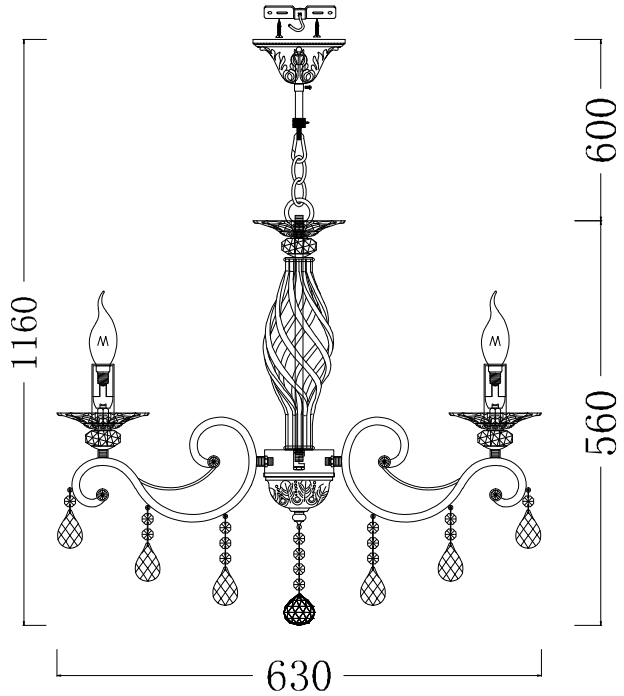

# Instruction

Collection: Royal Classic  
Series: Grace  
Model: RC247-PL-06-R  
Pendant lamp

- A = 6
- B = 6
- C = 6
- D = 1

 – Pendant lamp

  
6 x E14 (60w)

**MAYTONI**  
DECORATIVE LIGHTING

[www.maytoni.de](http://www.maytoni.de)