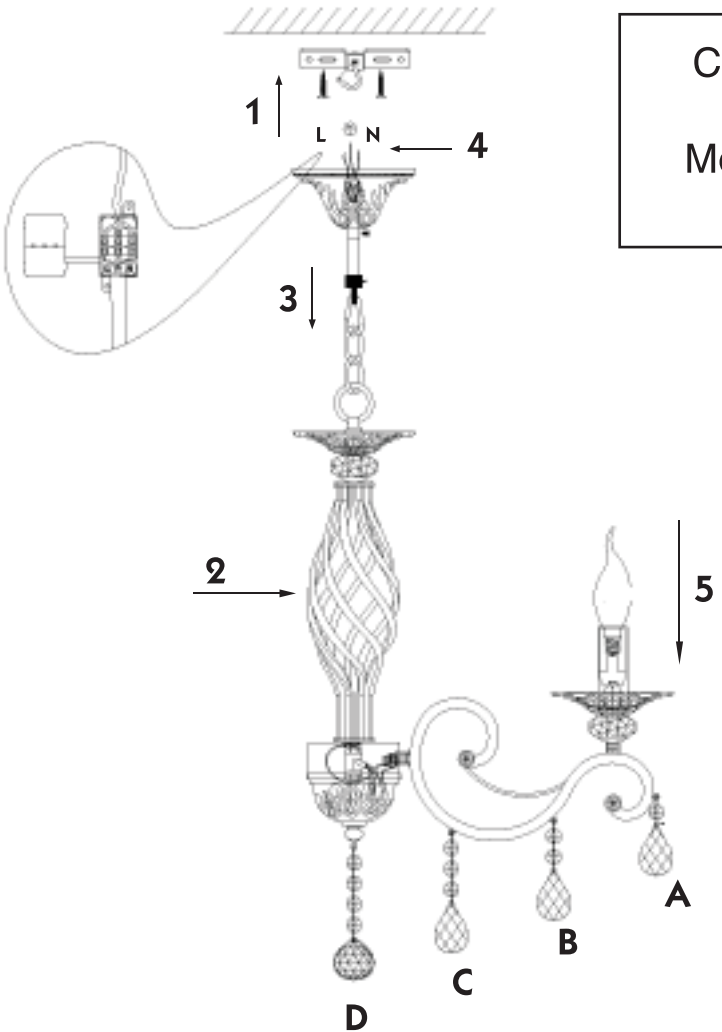

# Instruction

Collection: Royal Classic  
Series: Grace  
Model: RC247-PL-06-R  
Pendant lamp

- A = 6
- B = 6
- C = 6
- D = 1

 – Pendant lamp

  
6 x E14 (60w)

**MAYTONI**  
DECORATIVE LIGHTING

[www.maytoni.de](http://www.maytoni.de)