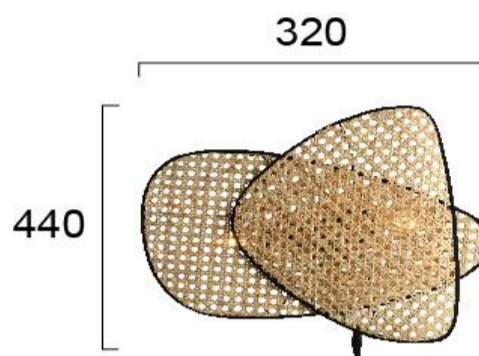

Product Datasheet

Code	4268000
Description	Wall Light Gheisa
Family	GHEISA
Type	WALL LIGHTS
Type of Lamp	E27
Watt	2 x MAX 40W
Volt	220-240 VAC
Hertz	50-60 Hz
Class	I
IP	IP20
Environment	Indoor
Color	NATURAL / BLACK
Material	RATTAN / ELECTROSTATIC PAINTED STEEL
Length	L:320
Height	H:440
Width	P:190