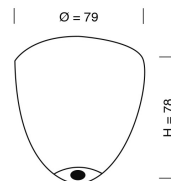

Ø22CM

49CM  
incl  
fitting

**PRODUCT:**

**LUTE PENDANT LAMP**

PRODUCT NUMBER:

LA101406

DESCRIPTION:

Lute pendant lamp, clear with platinum

MATERIALS:

Mouthblown glass shade, E27 black bakelite fitting and silver metal ceiling rose.

WIRE:

Round silver woven textile cord 2x0,75mm<sup>2</sup>.

Cord length 200cm

CLASS:

1 IP20 Voltage 220V-240V - 50Hz

ENERGY CLASS:

All Classes

BULB:

E27 max 25W, LED - CFL - I

WEIGHT:

Net weight: 1,0kgs

Weight incl packaging: 2,1kgs

Dimensions, incl packaging: 50cm x 30cm x 30cm