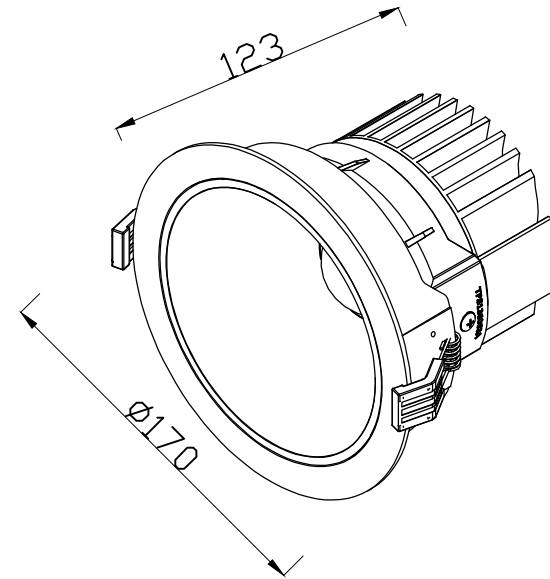

CENTRO XL

Mode:D258
Input:DC 700mA
Power:27W

SAFETY INSTRUCTIONS

- -The appliance should be installed,connected and tested by qualified electrician,and in accordance with local regulations.
- -Turn off the power supply before installation or maintenance of the appliance,and make sure that the cables will not be squeezed or damaged by sharp edges.
- -Clean the appliance with a soft cloth and a standard PH neutral detergent.Stainless steel surfaces should be maintained regularly.
- -Misuse of,or changes to the appliance shall nullify the guarantee. The manufacturer is free to change the design,specifications and instructions for assembly.

THE APPLIANCE SHOULD NOT BE COVERED BY INSULATION BLANKET OR SIMILAR MATERIALS IN ANY CASE.

DO NOT CONNECT THE APPLIANCE DIRECT TO HIGH-VOLTAGE POWER SUPPLY IF NO DRIVER CONNECT. USE THE CORRECT DRIVER TO CONNECT.