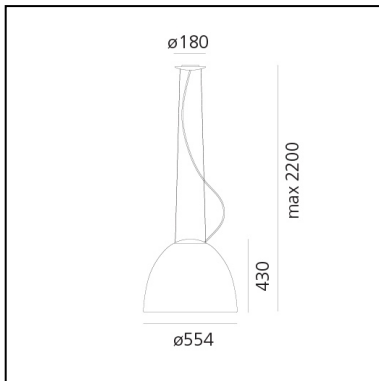

Nur LED White Integralis - Suspension - Anthracite Grey - App Compatible

Ernesto Gismondi

IP20   Dimmbar: +  - 

LUMINAIRE

DAY MODE

- Watt: **45W**
- Spannung (V): **220V-240V**
- Lichtstrom (lm): **2423lm**
- Strahlungsstärke: **1413mW**
- CCT: **5000K**
- Efficiency: **52%**
- Efficacy: **53.84lm/W**
- CRI: **90**
- Dimmable Typology: **APP**

BESCHREIBUNG

An extreme geometric synthesis of optics par excellence, Nur manifests its presence through a monolithic and mono-material body. The essential and geometrically calibrated lines of a perfect parabola conceal an optical heart that perfectly controls the emission, without offending direct vision. With a 45W LED optical engine, it ensures general ambient lighting thanks also to indirect emission. In the WHITE INTEGRALIS version, compatible with Artemide App, Nur is designed to offer a white emission ensuring perfect perception while respecting the human presence and which at the same time combines control of microbial growth. It can vary in intensity and is available with a fixed CCT of 5000K, with a high color rendering index (CRI 90).

DIMENSION

- Höhe: **cm 43**
- Breite: **cm 55**
- Max Höhe von der Decke: **cm 220**
- Glühdrahttest: **650°C**

INKLUSIVE LICHTQUELLEN

- Kategorie: **Led**
- Anzahl: **1**
- Farbtemperatur(K): **5000K**
- CRI: **90**
- Color Tolerance: **3SDCM**
- Service Life: **L80 (10K) 55000h**