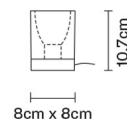

CUBETTO
D28B0301

Pamio Design

Dimensions

Description

Table lamp with white glass diffuser sandblasted inside. Polished chrome-plated metal structure.

Voltage

220-240V

Socket

Available structure colours

- Chrome

Not included accessories

Bulb

Weight Lamp

Net: 1.39 kg

Packaging

Gross weight: 1.46 kg
Volume: 0.004 m³
Number of boxes: 1