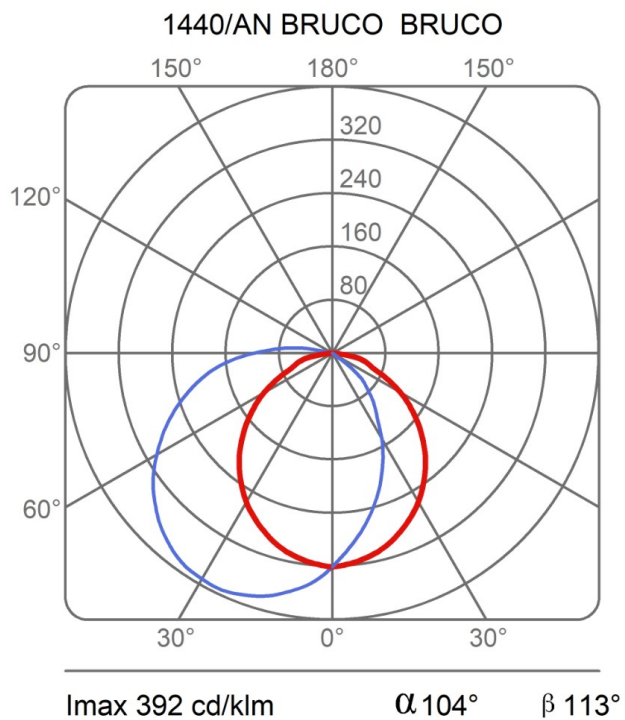

iF Design Award 2019 Elements for the lamp composition: code 40059

BODY LAMP H 18 Ø 6,5 - 14 12W 2700K

code 40060 TOP Ø 6,5

code 40061 BASE Ø 13

code 40062 JOINT Ø 6,5

code 40063 POLE H 50 Ø 6,5 or code 40064 POLE H 80 Ø 6,5

Dimensions

Width:	-
Height:	14 cm
Length:	-
Depth:	17,5
Diameter:	13 cm

Hole Diameter:	-
Hole Depth:	-
Net weight:	1,5 Kg

Light Source

Watt:	8W
Lumen:	820 lm
Light Source:	led
CRI:	>80
duration:	50000
CCT:	2700K
Energy degree:	A++

Device Specifications

Type of emission:	direct/indirect	Power cable length:	-	Driver:	-
Power:	8W	Steel cable length:	-	Power supply assembly:	-
Light output:	237lm	Glow Wire Test:	-	Power supply:	-
Beam angle:	-	Impact Resistance:	-	Type of dimming:	-
				Voltage:	230V

technical drawing

Dimensions

Width: -
Height: 14 cm
Length: -
Depth: 17,5
Diameter: 13 cm

Hole Diameter: -
Hole Depth: -
Net weight: 1,5 Kg

photometrics data

I_{max} 392 cd/klm α 104° β 113°