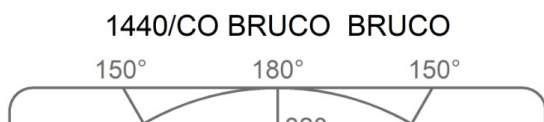

Dimensions

Width:	-
Height:	14 cm
Length:	-
Depth:	17,5
Diameter:	13 cm

Hole Diameter:	-
Hole Depth:	-
Net weight:	1,5 Kg

Light Source

Watt:	8W
Lumen:	820 lm
Light Source:	led
CRI:	>80
duration:	50000
CCT:	2700K
Energy degree:	A++

technical drawing

Dimensions

Width: -
Height: 14 cm
Length: -
Depth: 17,5
Diameter: 13 cm

Hole Diameter: -
Hole Depth: -
Net weight: 1,5 Kg

photometrics data

I_{max} 392 cd/klm α 104° β 113°