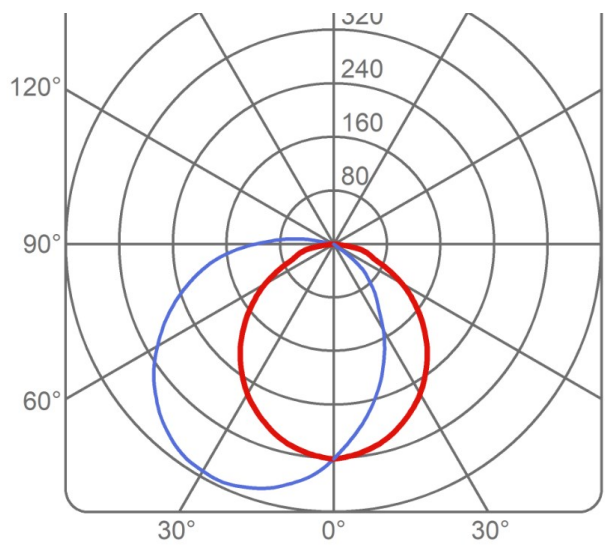

Dimensions

Width:	-
Height:	14 cm
Length:	-
Depth:	17,5
Diameter:	13 cm

Hole Diameter:	-
Hole Depth:	-
Net weight:	1,5 Kg

Light Source

Watt:	8W
Lumen:	820 lm
Light Source:	led
CRI:	>80
duration:	50000
CCT:	2700K
Energy degree:	A++

technical drawing

Dimensions

Width: -
Height: 14 cm
Length: -
Depth: 17,5
Diameter: 13 cm

Hole Diameter: -
Hole Depth: -
Net weight: 1,5 Kg

photometrics data

I_{max} 392 cd/klm α 104° β 113°