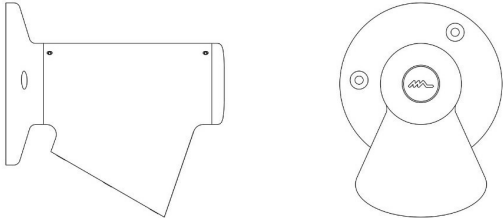

1440/AN Bruco da parete

design studio natural, 2019

Outdoor lamp, diffused light, componible. Composed of many elements with 1 or max 4 lamps bodies. Aluminium die casting. With pole to be fixed on the floor or with support to fix on the wall. LED light source integrated. Every body lamp (A) can be fixed on the pole (E) with only one direction light or with 4 90° positions. Awards:

Dimensions

Width:	-
Height:	14 cm
Length:	-
Depth:	17,5
Diameter:	13 cm

Hole Diameter:	-
Hole Depth:	-
Net weight:	1,5 Kg

Light Source

Watt:	8W
Lumen:	820 lm
Light Source:	led
CRI:	>80
duration:	50000
CCT:	2700K
Energy degree:	A++

Device Specifications

Type of emission:	direct/indirect	Power cable length:	-	Driver:	-
Power:	8W	Steel cable length:	-	Power supply assembly:	-
Light output:	237lm	Glow Wire Test:	-	Power supply:	-
Beam angle:	-	Impact Resistance:	-	Type of dimming:	-
				Voltage:	230V

technical drawing

Dimensions

Width: -
Height: 14 cm
Length: -
Depth: 17,5
Diameter: 13 cm

Hole Diameter: -
Hole Depth: -
Net weight: 1,5 Kg

photometrics data

I_{max} 392 cd/klm α 104° β 113°